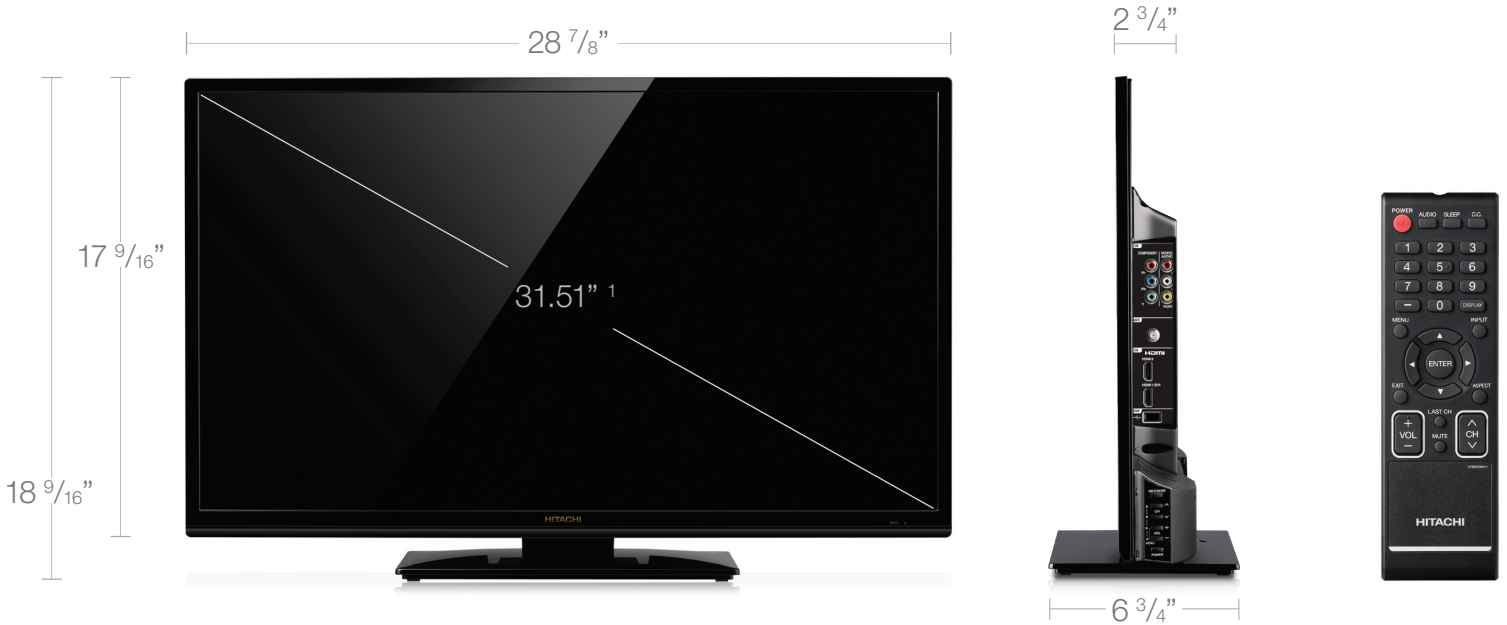

32" Class

UltraThin LED LCD Flat Panel HDTV

HITACHI
Inspire the Next

Model: LE32H316

Design

- UltraThin LED
- Piano Black Finish

Picture Performance

- 32" Class (31.51" diagonal) ¹
- 720p Perfected (1366 x 768)
- Anti-Glare Screen
- High Efficiency Liquid Crystal Display
- Clear Motion Fast Response Time
- Long Life LED Edgelight
- PicturePerfect Video Processor
- Automatic Film Processing
- 3D Y/C Comb Filter
- Adjustable Backlight
- 3 Color Temperatures

Audio Performance Features

- Dolby® Digital/MTS Stereo/SAP
- 5W+5W Stereo Sound
- Surround Sound

Inputs/Outputs

- (2) HDMI®
- (1) Wideband Component Input
- (2) Composite Video Inputs
- (1) PC Input (RGB D-sub 15)
- (1) PC Audio Input
- (1) RF Antenna Input
- (1) Digital Audio Output: Coaxial
- (1) Audio Output L/R (Variable)
- (1) USB Input

Specifications

- Resolution: 720p (1366 x 768)
- Weight Without Stand: 11.9 lbs.
- Weight With Stand: 12.6 lbs.
- VESA® Compliant Mounting Points: 100x100
- ENERGY STAR® Qualified
- California CEC

Ordering Information

- LE32H316 UPC #: 0-50585-12823-1
- Boxed Shipping Dimensions: W: 31" H: 20.47" D: 4.69"
- Shipping Weight: Approx. 14.77 lbs.

Limited Warranty

1-Year Parts and Labor (See official Limited Warranty for complete details, terms and conditions).