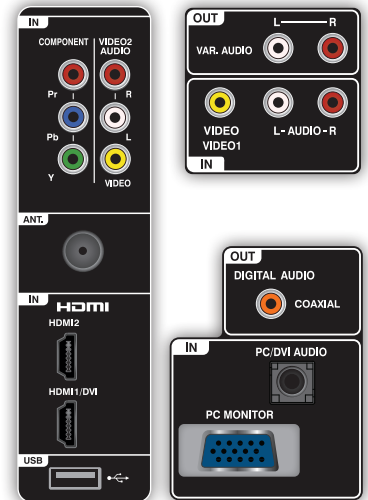

Inputs/Outputs

All specifications, features and dimensions are subject to change without notice. Refer to www.hitachi.us/tv for updates or more information. All trademarks are the property of their respective owners.

© 2012 Hitachi America, Ltd. 900 Hitachi Way, Chula Vista, CA, 91914 - www.hitachi.us/tv or 1-800-289-0981