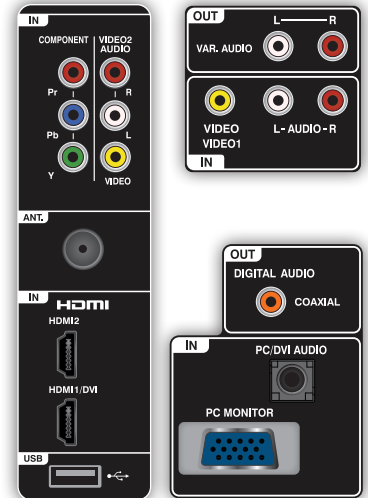

Inputs/Outputs

All specifications, features and dimensions are subject to change without notice. Refer to www.hitachi.us/tv for updates or more information. All trademarks are the property of their respective owners.

© 2012 Hitachi America, Ltd. 900 Hitachi Way, Chula Vista, CA, 91914 - www.hitachi.us/tv or 1-800-289-0981