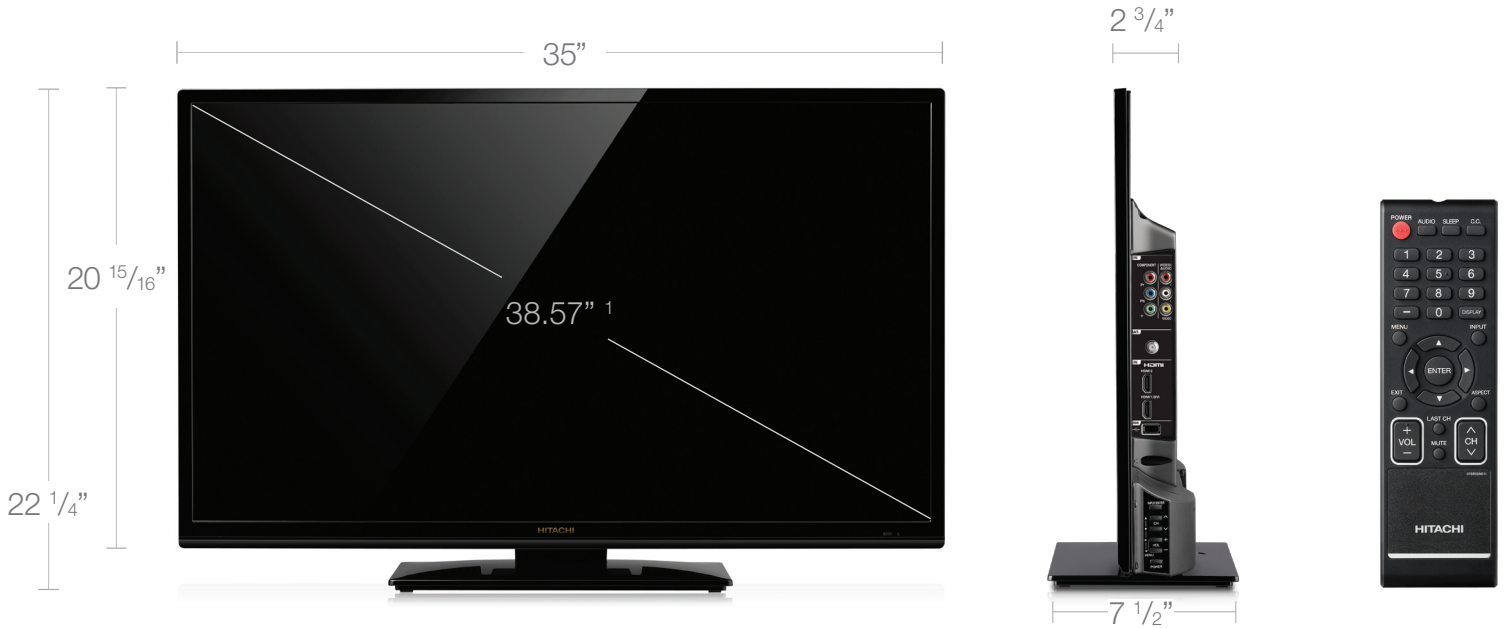

39" Class

UltraThin LED LCD Flat Panel HDTV

HITACHI
Inspire the Next

Model: LE39H316

Design

- UltraThin LED
- Piano Black Finish

Picture Performance

- 39" Class (38.57" diagonal) ¹
- 1080p Perfected (1920x1080)
- Anti-Glare Screen
- High Efficiency Liquid Crystal Display
- Clear Motion Fast Response Time
- Long Life LED Edgelight
- PicturePerfect Video Processor
- Automatic Film Processing
- 3D Y/C Comb Filter
- Adjustable Backlight
- 3 Color Temperatures

Audio Performance Features

- Dolby® Digital/MTS Stereo/SAP
- 10W+10W Stereo Sound
- Surround Sound

Inputs/Outputs

- (2) HDMI®
- (1) Wideband Component Input
- (2) Composite Video Inputs
- (1) PC Input (RGB D-sub 15)
- (1) PC Audio Input
- (1) RF Antenna Input
- (1) Digital Audio Output: Coaxial
- (1) Audio Output L/R (Variable)
- (1) USB Input

Specifications

- Resolution: 1080p (1920x1080)
- Weight Without Stand: 19 lbs.
- Weight With Stand: 19.6 lbs.
- VESA® Compliant Mounting Points: 100x200
- ENERGY STAR® Qualified
- California CEC

Ordering Information

- LE39H316 UPC #: 0-50585-12825-5
- Boxed Shipping Dimensions: W: 39.02" H: 24.61" D: 5.31"
- Shipping Weight: Approx. 24 lbs.

Limited Warranty

1-Year Parts and Labor
(See official Limited Warranty for complete details, terms and conditions).