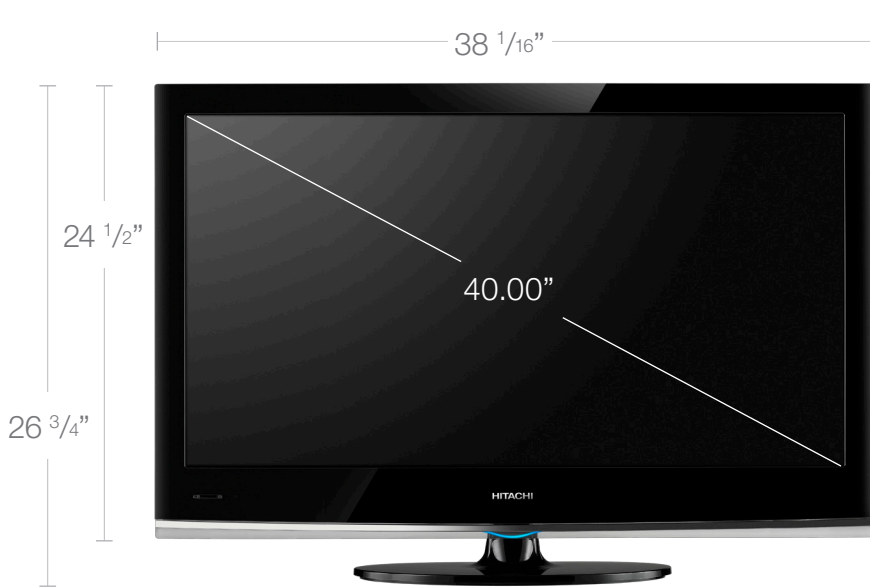

40" Class

LED LCD Flat Panel HDTV

HITACHI
Inspire the Next

Model: LE40H405

Design

- High Gloss Piano Black

Picture Performance

- 40" Class (40.00" diagonal) ¹
- 1080p Perfected (1920 x 1080)
- Anti-Glare Screen
- New High Efficiency Liquid Crystal Display
- High Dynamic Contrast Ratio
- High Brightness
- Clear Motion Fast Response Time
- Long Life LED Edgelight
- UltraWide Viewing Angle
- PicturePerfect Video Processor
- 3D Y/C Comb Filter
- Adjustable Backlight
- 3 Color Temperatures

Convenience Features

- PC Input (RGB)
- PC Power Management
- English/Spanish/French OSD
- ATSC/NTSC/QAM tuner
- Picture Memory by Input
- 5 Aspect Modes
- V-Chip Parental Control
- Advanced Closed Caption
- Sleep Timer (120 Minutes)

Audio Performance Features

- Dolby® Digital/MTS Stereo/SAP
- 8W + 8W Stereo Sound
- Surround Sound
- Equalizer
- Perfect Volume

Inputs/Outputs

- (4) HDMI®
- (1) Wideband Component Input
- (1) Composite Video Input
- (1) PC Input (RGB D-sub 15)
- (1) PC Audio Input
- (1) RF Antenna Input
- (1) Digital Audio Output: Coaxial
- (1) USB Input (Software Updates)

Specifications

- Resolution: 1080p (1920 x 1080)
- Monitor Weight Without Stand: 32.0 lbs.
- Weight With Stand: ~36.4 lbs.
- VESA® Compliant Mounting Points
- California CEC

Ordering Information

- LE40H405 UPC #: 0-50585-12797-5
- Boxed Shipping Dimensions:
W: 48.03" H: 29.53" D: 5.98"
- Shipping Weight: ~45.20 lbs.