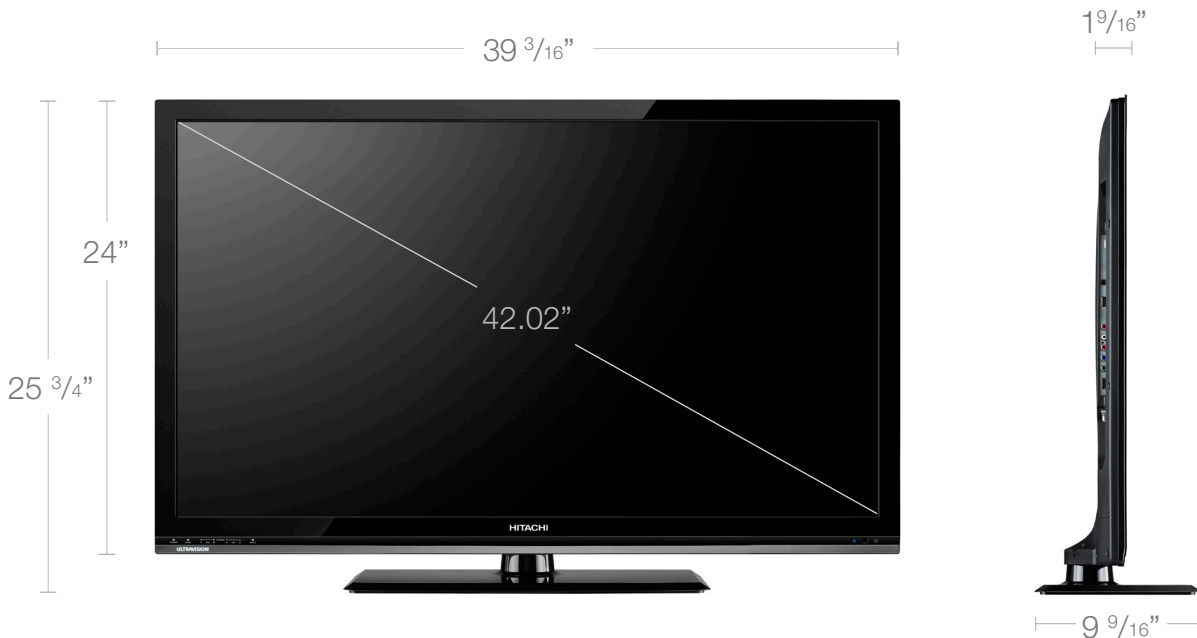

# 42" Class **ULTRAVISION**® LED LCD Flat Panel HDTV

**HITACHI**  
Inspire the Next

### Design

- UltraThin LED
- High Gloss Black Frame
- Swivel Stand

### Picture Performance

- 42" Class (42.02" diagonal) <sup>1</sup>
- Long Life LED Edgelight
- 120Hz 1080p Perfected (1920 x 1080)
- Reel120<sup>®</sup> Motion Correction
- HDMI<sup>®</sup> Key Features
  - CEC (Consumer Electronics Control)
  - ARC (Audio Return Channel)
  - 1080p/60/24
- Super-Clear Anti-Glare Screen
- New High Efficiency Liquid Crystal Display
- High Brightness
- Clear Motion Fast Response Time
- UltraWide Viewing Angle
- PicturePerfect Video Processor
- Automatic Film Processing
- 3D Y/C Comb Filter
- 3 Preset Color Temperatures
- Custom White Balance
- Blue Only Mode
- Game Mode
- Dynamic Gamma

### Specifications

- Resolution: 1080p (1920 x 1080)
- Monitor Weight Without Stand: 26.5 lbs.
- Weight With Stand: 33.1 lbs.
- VESA<sup>®</sup> Compliant Mounting Points
- ENERGY STAR<sup>®</sup> Qualified