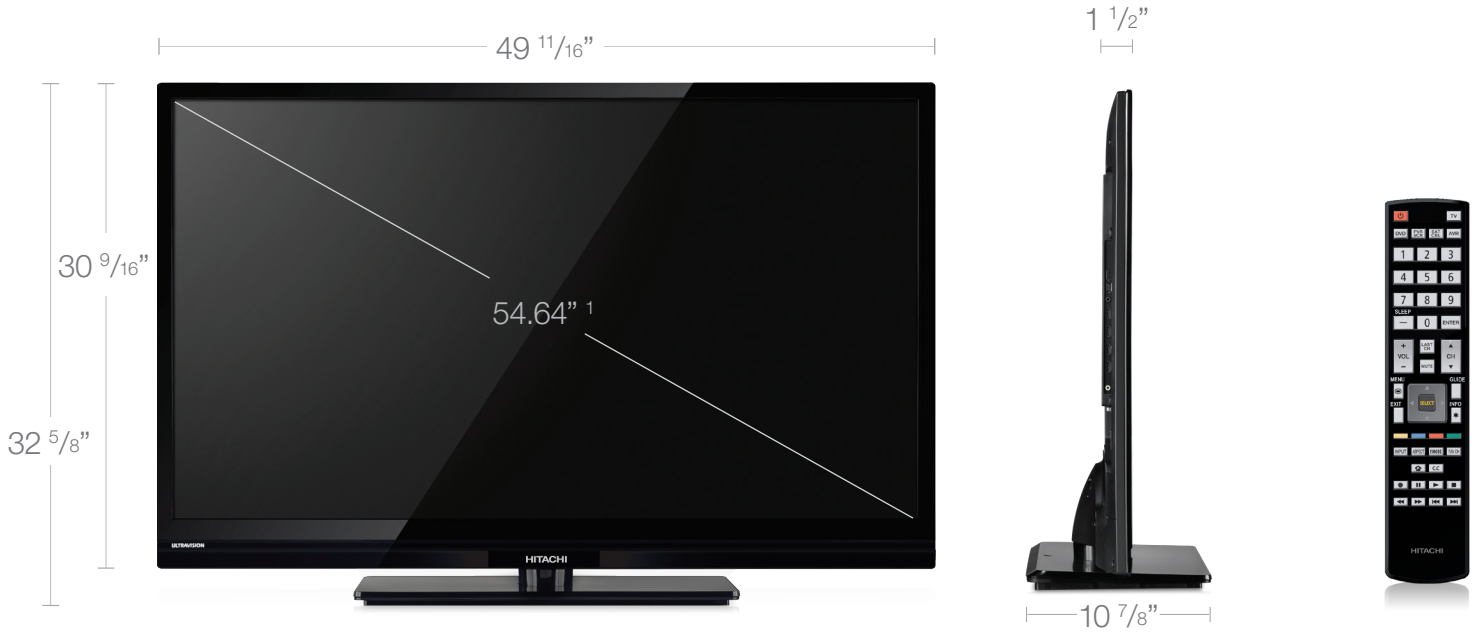

55" Class **ULTRAVISION**[®]

UltraThin LED LCD Flat Panel HDTV

HITACHI
Inspire the Next

Model: LE55U516

Design

- UltraThin LED
- High Gloss Black Frame

Picture Performance

- 55" Class (54.64" diagonal)¹
- Long Life LED Edgelight
- 120Hz 1080p Perfected (1920 x 1080)
- Reel120[®] Motion Correction
- HDMI[®] Key Features
 - CEC (Consumer Electronics Control)
 - ARC (Audio Return Channel) -1080p/60/24
- Super-Clear Anti-Glare Screen
- High Efficiency Liquid Crystal Display
- High Brightness
- Clear Motion Fast Response Time
- UltraWide Viewing Angle
- PicturePerfect Video Processor
- Automatic Film Processing
- 3D MA Deinterlacing
- 3 Preset Color Temperatures
- Custom White Balance
- Overscan (On/Off)
- Adjustable Backlight (edge)
- Game Mode
- Dynamic Gamma

Audio Performance Features

- Dolby[®] Digital/MTS Stereo/SAP
- Sound Modes
 - Custom/Standard/Movie/Music/News/Equalizer
- Internal Speakers (On/Off)
- Perfect Volume
- Audio Only Mode (Picture Off)
- Rated Output Power: 10W+10W (L/R)

Ordering Information

- LE55U516 UPC #: 0-50585-12821-7
- Shipping Dimensions: W: 54.33" H: 35.67" D: 6.89"
- Shipping Weight: Approx. 65.7 lbs

Limited Warranty

1-Year Parts and Labor (see official Limited Warranty for complete details, terms and conditions).

¹ Screen size is measured diagonally.

² Roku Streaming Stick[™] sold separately.

Inputs/Outputs