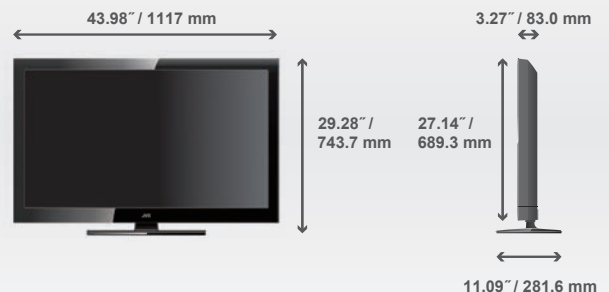

The new JVC LT-46AM73 High Definition LCD Television

LT-46AM73 Key Feature

High resolution 46" LCD with built-in ATSC and QAM tuners boasts a beautiful, dynamic picture

Key Features

- :: 46" Class High Definition LCD
- :: 1920 x 1080 Resolution
- :: 5000:1 Native Contrast Ratio
- :: Built-in ATSC and QAM
- :: 3D Digital Comb Filter
- :: Digital Noise Reduction
- :: MPEG Noise Reduction
- :: Motion Adaptive De-Interlacing
- :: 4 Picture Modes (Sports/Standard/Movie/Memory)
- :: Color Temperature Control (Cool/Warm/Standard)
- :: Trilingual Menus (English/French/Spanish)
- :: Dolby Digital
- :: UPC Numbers 046838065682

Details, Weights & Measurements

- :: 3 HDMI Input
- :: 1 PC Input (D-Sub 15-pin)
- :: 1 Component Video Input
- :: 2 Composite Inputs
- :: 1 Audio Out

Net Weight : 45.0 lbs. on stand
41.5 lbs. panel only
Gross Weight : 52.7 lbs. in box
Gross Dimensions (WxDxH) : 1,207 mm x 180 mm x 797 mm