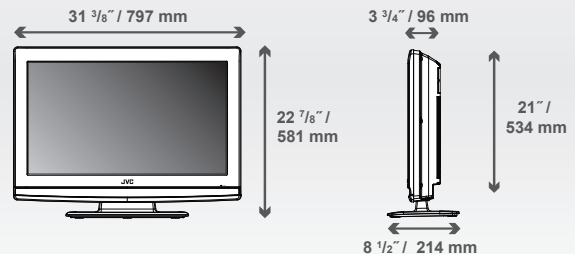

Notes:

Details, Weights & Measurements

- :: Side Loading DVD Slot
- :: 2 HDMI Inputs
- :: PC Input (D-Sub 15-pin)
- :: 1 Component & 1 S-Video Input
- :: 2 Composite Inputs