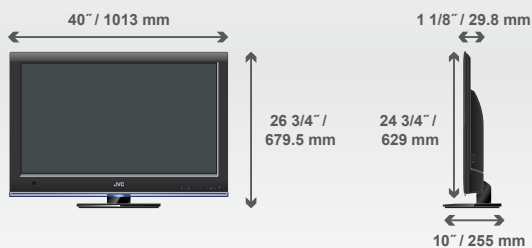

The new JVC LT-42E910
LED Backlit High Definition Television

LT-42E910 Key Feature

Backlit LED display with built-in ATSC and QAM tuners boasts a beautiful, dynamic picture

Specifications

- :: 42" Class (42.0" Diagonal) High Definition LED
- :: Built-in ATSC and QAM
- :: Helios Sound System
- :: Natural Cinema (3-2 Pull-down)
- :: 3D Y/C Digital Comb Filter
- :: Digital Noise Reduction
- :: 4 Picture Modes (Sports/Standard/Movie/Memory)
- :: Trilingual Menus (English/French/Spanish)
- :: Dolby Digital
- :: Swivel stand

Specifications are subject to change without notice.

Details, Weights & Measurements

- :: 3 HDMI Inputs
- :: 1 PC Input (D-Sub 15-pin)
- :: 1 Component Input
- :: 2 Composite Inputs
- :: 1 Coaxial Digital Audio Output

Weight: 34.8 lbs. on stand
28.2 lbs. panel only

Distributed By:

JVC U.S.A. | A Division of JVC Americas Corp.
1700 Valley Road, Wayne, NJ 07470