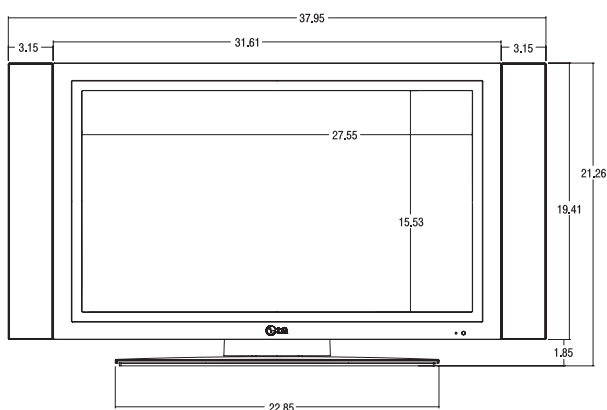

RS-232C Controllable

Discrete IR Codes

DIMENSIONS

Front View

Side View

Back View

PANEL

Screen Size	32"
Aspect Ratio	16:9
Native Resolution	1366 x 768p
Pixels (H x V x 3)	3,147,264
Brightness	500 cd/m ²
Contrast Ratio	1600:1
Viewing Angle (H x V)	178° x 178°
Color Depth	16.7 Million
Response Time	8 ms (G to G)
Surface Treatment	Hard Coating (3H) Anti-Glare
MTBF	60,000 Hr.

SPECIAL FEATURES (continued)

Mute	Yes
Sleep Timer	Yes
Auto Power/Source Memory	Yes

CABINET

Color	Black
Monitor Dimensions (W x H x D)	31.61" x 19.41" x 3.93"
Weight	36.46 Lbs.
Monitor w/Optional ST3200K Swivel Stand Dimensions (W x H x D)	31.61" x 21.26" x 7.58"
Swivel Stand	Yes (+/- 20°)
Weight	42.5 Lbs.
Monitor w/Optional SP3200K Speaker & Stand Dimensions (W x H x D)	37.95" x 21.26" x 7.58"
Carton Dimensions (W x H x D)	36.0" x 27.7" x 13.1"
Packed Weight	57.3 Lbs.
Backlit Logo	Yes
VESA™ Standard Mount Interface	200 x 200