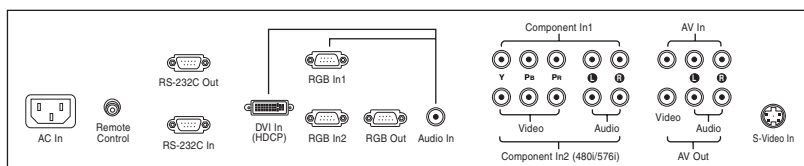

REAR JACK PANEL

www.LGcommercial.com

LG Electronics U.S.A., Inc. 2000 Millbrook Drive, Lincolnshire, IL 60069 Customer Service: 1-888-865-3026
Dimensions and weights are approximate. Design and specifications subject to change without notice. HDTV monitors require optional set-top box to receive high-definition broadcast. VESA™ is a registered trademark of Video Electronics Association. The "LG Life's Good" is a registered trademark of LG Electronics U.S.A., Inc. ©2005 LG Electronics U.S.A., Inc. Printed in the USA. LGM3200C1105