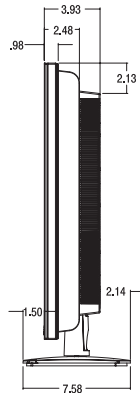

New! Lamp Fault Sensor

New! Split Zoom (Self Video Wall)

Hi-Res Component, S-Video, DVI-D

with HDCP, D-Sub 15-Pin, and AV
Multiple inputs for DVD players, VCRs, computers, and video game systems

Advanced Picture In Picture (PIP/POP/PBP)

RS-232C Controllable

Discrete IR Codes

DIMENSIONS

Front View

Side View

Back View

PANEL

Screen Size	32"
Aspect Ratio	16:9
Native Resolution	1366 x 768p
Pixels (H x V x 3)	3,147,264
Brightness	500 cd/m ²
Contrast Ratio	1600:1
Viewing Angle (H x V)	178° x 178°
Color Depth	16.7 Million
Response Time	8 ms (G to G)
Surface Treatment	Hard Coating (3H) Anti-Glare
MTBF	60,000 Hr.

SPECIAL FEATURES (continued)

Mute	Yes
Sleep Timer	Yes
Auto Power/Source Memory	Yes

CABINET

Color	Black
Monitor Dimensions (W x H x D)	31.61" x 19.41" x 3.93"
Weight	36.46 Lbs.
Monitor w/Optional ST3200K Swivel Stand Dimensions (W x H x D)	31.61" x 21.26" x 7.58"
Swivel Stand	Yes (+/- 20°)
Weight	42.5 Lbs.
Monitor w/Optional SP3200K Speaker & Stand Dimensions (W x H x D)	37.95" x 21.26" x 7.58"
Carton Dimensions (W x H x D)	36.0" x 27.7" x 13.1"
Packed Weight	57.3 Lbs.
Backlit Logo	Yes
VESA™ Standard Mount Interface	200 x 200