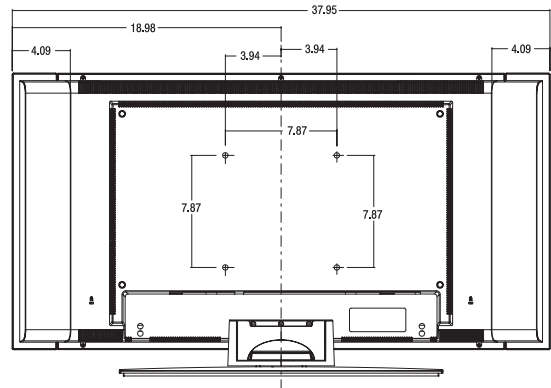

RS-232C Controllable

Discrete IR Codes

DIMENSIONS

Front View

Side View

Back View

PANEL

Screen Size	32"
Aspect Ratio	16:9
Native Resolution	1366 x 768p
Pixels (H x V x 3)	3,147,264
Brightness	500 cd/m ²
Contrast Ratio	1600:1
Viewing Angle (H x V)	178° x 178°
Color Depth	16.7 Million
Response Time	8 ms (G to G)
Surface Treatment	Hard Coating (3H) Anti-Glare
MTBF	60,000 Hr.

SPECIAL FEATURES (continued)

Mute	Yes
Sleep Timer	Yes
Auto Power/Source Memory	Yes

CABINET

Color	Black
Monitor Dimensions (W x H x D)	31.61" x 19.41" x 3.93"
Weight	36.46 Lbs.
Monitor w/Optional ST3200K Swivel Stand Dimensions (W x H x D)	31.61" x 21.26" x 7.58"
Swivel Stand	Yes (+/- 20°)
Weight	42.5 Lbs.
Monitor w/Optional SP3200K Speaker & Stand Dimensions (W x H x D)	37.95" x 21.26" x 7.58"
Carton Dimensions (W x H x D)	36.0" x 27.7" x 13.1"
Packed Weight	57.3 Lbs.
Backlit Logo	Yes
VESA™ Standard Mount Interface	200 x 200