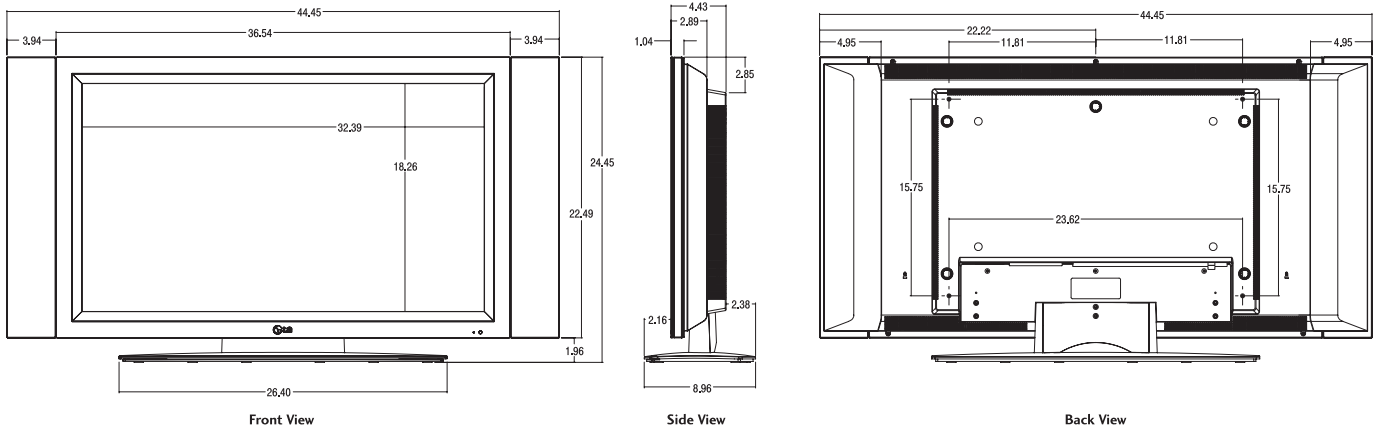

DIMENSIONS