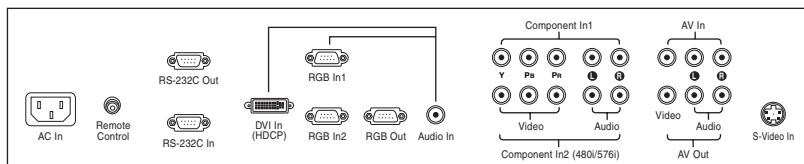

REAR JACK PANEL

www.LGcommercial.com

LG Electronics U.S.A., Inc. 2000 Millbrook Drive, Lincolnshire, IL 60069 Customer Service: 1-888-865-3026

Dimensions and weights are approximate. Design and specifications subject to change without notice. HDTV monitors require optional set-top box to receive high-definition broadcast. VESA™ is a registered trademark of Video Electronics Association. The "LG Life's Good" is a registered trademark of LG Electronics U.S.A., Inc. ©2005 LG Electronics U.S.A., Inc. Printed in the USA. LGM3700C1105