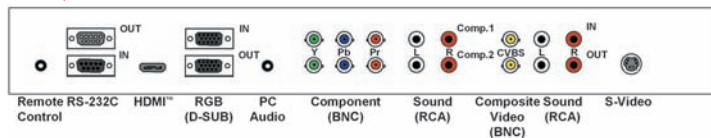

M3701C-BA

37" Class (37.0" diagonal) LCD Widescreen HD Monitor

SPECIFICATIONS

PANEL		CABINET	
LCD Panel Type	37" Widescreen TFT (Thin Film Transistor) – LCD (Liquid Crystal Display)	Front Color	Black
Display Area	37.0"	Rear Color	Black
Panel Type (TN,IPS)	S-IPS	Monitor Dimensions (W x H x D) (Head Only)	36.54 inches x 22.49 inches x 4.43 inches
Aspect Ratio	16:9	Weight (Head Only)	67.16 lbs
Native Resolution	1366x768	Carton Dimensions (W x H x D)	41.97 inches x 32.76 inches x 14.18 inches
Brightness	500 cd/m ²	Packed Weight	80.16 lbs
Contrast Ratio	1600:1	Kensington Lock	Yes
Response Time	8 ms	AUDIO FEATURES	
Viewing Angle	178 / 178	Max Audio output	20Watt (10W x 2EA)
MTBF	50,000 Hrs	Audio	Built-in AMP, Equalizer, Auto Volume Limiter, Balance, Speaker on/off
Color Depth	16.7 Million (8bits)	SSM	
Pixel Pitch	0.600 x 0.600	SPECIAL FEATURES	
Lamp Quantity	16 CCFL	XD Engine®	Yes
Surface Treatment	AG (3H)	XD Demo	Yes (Not Available in RBG PC/HDMI/DVI PC Mode)
VIDEO		Pb Free	Yes
Max Input Resolution	768p	DDC/CI	Yes
H-Scanning Frequency	RGB : 30 - 83 kHz; HDMI/DVI : 30 - 72 kHz	Intelligent Auto (Auto Resolution)	Yes
V-Scanning Frequency	56 - 85 Hz	Tile Mode	Yes, Max 4 x 4
Synchronization Type	Separate/Composite/SOG (Sync On Green)/Digital	Temperature Sensor	Yes
INPUTS AND OUTPUTS		Lamp Fault Sensor	Yes
15 Pin D-Sub	RGB In / RGB Out	LG Logo Light	off / on selectable
HDMI™(digital) with HDCP	1 In / DVI (through HDMI™ to DVI adapter - not included)	ISM Method	Normal, Orbiter, Inversion, White Wash
S-Video	1 In	PSM	Dynamic, Standard, Mild, User 1, 2
Component	2 Component In (1080i) BNC with audio	CSM	Warm, Normal, Cool, User
Composite	1 in / 1 out(BNC) with audio	CERTIFICATIONS	
PC Audio Input	Yes	UL(cUL)	Yes
RS-232C	RS-232C In / RS-232C Out	TUV-GS	Yes
Remote Control input	Yes / IR Jack	SEMKO	Yes
CONTROL		FCC-B, CE	Yes
Key Number	8	VESA™ Mounting	Yes (600 x 400)
Key Location	Right Bottom	CB scheme	Yes
Key Type	Tact Switch	VCCI	Yes
LED color	Amber-off/Green-on	GOST	Yes
OSD Language	English,French,German,Italian,Spanish, Portuguese,Korean	MIC	Yes
POWER		RoHS compliant	Yes
Power Supply	Internal	ACCESSORIES	
Rated Voltage	AC 100-240V~ 50/60Hz 2.0A	Remote Control/AAA Batteries(2)	
On Mode	180W	User's Guide/Driver CD-Rom/Warranty Card	
DPM Off	1W	15-pin D-Sub Signal Cable	
Off Mode	1W	Power Cable	
Sleep Mode	≤1W (RGB) / 4W(HDMI/DVI)	Audio Cable (PC)	
ENVIRONMENTAL CONDITIONS		RCA-PC Audio Cable	
Operational Condition Temperature	Temperature: 50°F ~ 95°F, 10°C ~ 35°C , Humidity: 10% ~ 80%	OPTIONAL ACCESSORIES	
Storage Condition	Temperature: -4°F ~ 140°F, -20°C ~ 60°C , Humidity: 5% ~ 95%	Speakers (SP3700K)	Black
REAR JACK PANEL		Speaker Dimensions (W x H x D)	4.95 inches x 22.49 inches x 2.89 inches
		Weight	2.56 lbs
		Stand (ST3700K)	Black/Silver
		Stand Dimensions (W x H x D)	26.40 inches x 5.00 inches x 7.50 inches
		Weight	6.86 lbs
		LIMITED WARRANTY (PARTS/LABOR)	
			3 years
		UPC CODE	
			719192182523