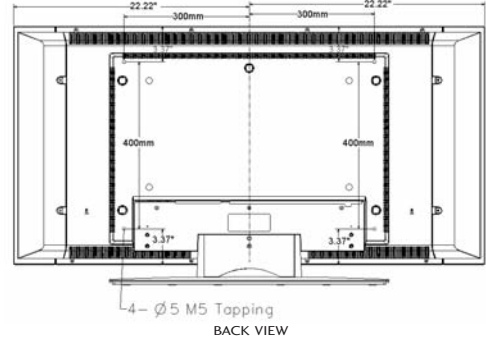

M3701C-BA

37" Class (37.0" diagonal) LCD Widescreen HD Monitor

SPECIFICATIONS

PANEL		CABINET	
LCD Panel Type	37" Widescreen TFT (Thin Film Transistor) – LCD (Liquid Crystal Display)	Front Color	Black
Display Area	37.0"	Rear Color	Black
Panel Type (TN,IPS)	S-IPS	Monitor Dimensions (W x H x D) (Head Only)	36.54 inches x 22.49 inches x 4.43 inches
Aspect Ratio	16:9	Weight (Head Only)	67.16 lbs
Native Resolution	1366x768	Carton Dimensions (W x H x D)	41.97 inches x 32.76 inches x 14.18 inches
Brightness	500 cd/m ²	Packed Weight	80.16 lbs
Contrast Ratio	1600:1	Kensington Lock	Yes
Response Time	8 ms	AUDIO FEATURES	
Viewing Angle	178 / 178	Max Audio output	20Watt (10W x 2EA)
MTBF	50,000 Hrs	Audio	Built-in AMP, Equalizer, Auto Volume Limiter, Balance, Speaker on/off
Color Depth	16.7 Million (8bits)	SSM	
Pixel Pitch	0.600 x 0.600	SPECIAL FEATURES	
Lamp Quantity	16 CCFL	XD Engine®	Yes
Surface Treatment	AG (3H)	XD Demo	Yes (Not Available in RBG PC/HDMI/DVI PC Mode)
VIDEO		Pb Free	Yes
Max Input Resolution	768p	DDC/CI	Yes
H-Scanning Frequency	RGB : 30 - 83 kHz; HDMI/DVI : 30 - 72 kHz	Intelligent Auto (Auto Resolution)	Yes
V-Scanning Frequency	56 - 85 Hz	Tile Mode	Yes, Max 4 x 4
Synchronization Type	Separate/Composite/SOG (Sync On Green)/Digital	Temperature Sensor	Yes
INPUTS AND OUTPUTS		Lamp Fault Sensor	Yes
15 Pin D-Sub	RGB In / RGB Out	LG Logo Light	off / on selectable
HDMI™(digital) with HDCP	1 In / DVI (through HDMI™ to DVI adapter - not included)	ISM Method	Normal, Orbiter, Inversion, White Wash
S-Video	1 In	PSM	Dynamic, Standard, Mild, User 1, 2
Component	2 Component In (1080i) BNC with audio	CSM	Warm, Normal, Cool, User
Composite	1 in / 1 out(BNC) with audio	CERTIFICATIONS	
PC Audio Input	Yes	UL(cUL)	Yes
RS-232C	RS-232C In / RS-232C Out	TUV-GS	Yes
Remote Control input	Yes / IR Jack	SEMKO	Yes
CONTROL		FCC-B, CE	Yes
Key Number	8	VESA™ Mounting	Yes (600 x 400)
Key Location	Right Bottom	CB scheme	Yes
Key Type	Tact Switch	VCCI	Yes
LED color	Amber-off/Green-on	GOST	Yes
OSD Language	English,French,German,Italian,Spanish, Portuguese,Korean	MIC	Yes
POWER		RoHS compliant	Yes
Power Supply	Internal	ACCESSORIES	
Rated Voltage	AC 100-240V~ 50/60Hz 2.0A	Remote Control/AAA Batteries(2)	
On Mode	180W	User's Guide/Driver CD-Rom/Warranty Card	
DPM Off	1W	15-pin D-Sub Signal Cable	
Off Mode	1W	Power Cable	
Sleep Mode	≤1W (RGB) / 4W(HDMI/DVI)	Audio Cable (PC)	
ENVIRONMENTAL CONDITIONS		RCA-PC Audio Cable	
Operational Condition Temperature	Temperature: 50°F ~ 95°F, 10°C ~ 35°C , Humidity: 10% ~ 80%	OPTIONAL ACCESSORIES	
Storage Condition	Temperature: -4°F ~ 140°F, -20°C ~ 60°C , Humidity: 5% ~ 95%	Speakers (SP3700K)	Black
REAR JACK PANEL		Speaker Dimensions (W x H x D)	4.95 inches x 22.49 inches x 2.89 inches
		Weight	2.56 lbs
		Stand (ST3700K)	Black/Silver
		Stand Dimensions (W x H x D)	26.40 inches x 5.00 inches x 7.50 inches
		Weight	6.86 lbs
		LIMITED WARRANTY (PARTS/LABOR)	
			3 years
		UPC CODE	
			719192182523