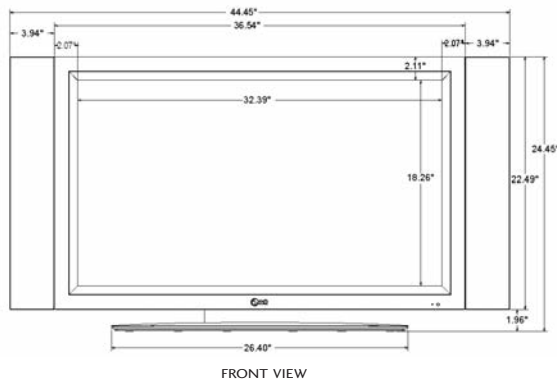

M3701C-BA

37" Class (37.0" diagonal) LCD Widescreen HD Monitor