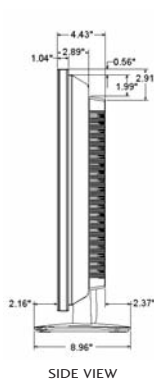

M3701C-BA

37" Class (37.0" diagonal) LCD Widescreen HD Monitor