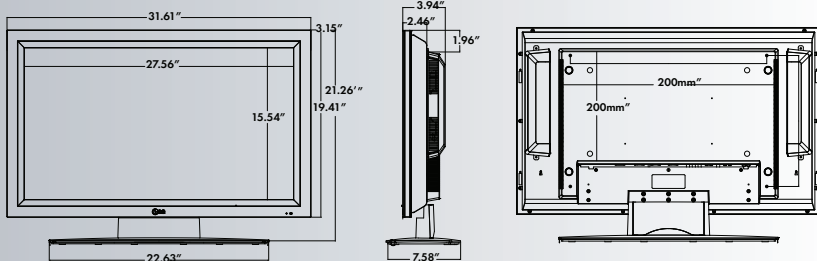

www.LGcommercial.com

M3702C-BA 37" CLASS (37.0" DIAGONAL)

M3202C-BA 32" CLASS (31.5" DIAGONAL)

DIMENSIONS

M3702C-BA

M3202C-BA

Rear Jack Pack Panel

SPECIFICATIONS

CABINET	
Color	Black
Monitor Dimension (W x H x D)	36.54" x 22.49" x 4.43" (37") 31.61" x 19.41" x 3.93" (32")
Weight	47.5 lbs (37") 35.27 lbs (32")
Monitor with Optional Stand	36.54" x 24.45" x 8.96" (37")
Dimensions (W x H x D)	31.61" x 21.26" x 7.58" (32")
Weight with Optional Stand	54.36 lbs (37") 36.73 lbs (32")
Carton Dimensions (W x H x D)	40.4" x 10.0" x 26.9" (37") 35.2" x 7.4" x 23.3" (32")
Packed Weight	56.44 lbs (37") 39.24 lbs (32")
VESA™ Standard Mount Interface	600mm x 400mm (37") 200mm x 200mm (32")