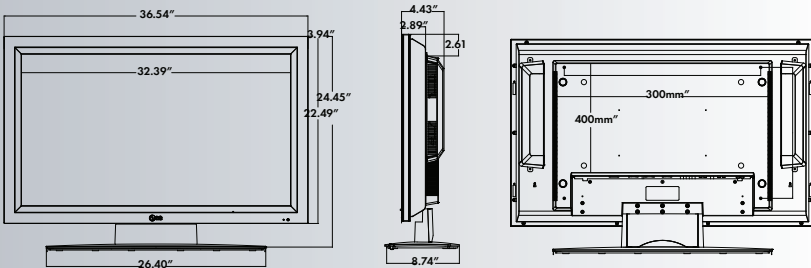

www.LGcommercial.com

M3702C-BA 37" CLASS (37.0" DIAGONAL)

M3202C-BA 32" CLASS (31.5" DIAGONAL)

DIMENSIONS

M3702C-BA

M3202C-BA

Rear Jack Pack Panel

SPECIFICATIONS

CABINET	
Color	Black
Monitor Dimension (W x H x D)	36.54" x 22.49" x 4.43" (37") 31.61" x 19.41" x 3.93" (32")
Weight	47.5 lbs (37") 35.27 lbs (32")
Monitor with Optional Stand	36.54" x 24.45" x 8.96" (37")
Dimensions (W x H x D)	31.61" x 21.26" x 7.58" (32")
Weight with Optional Stand	54.36 lbs (37") 36.73 lbs (32")
Carton Dimensions (W x H x D)	40.4" x 10.0" x 26.9" (37") 35.2" x 7.4" x 23.3" (32")
Packed Weight	56.44 lbs (37") 39.24 lbs (32")
VESA™ Standard Mount Interface	600mm x 400mm (37") 200mm x 200mm (32")