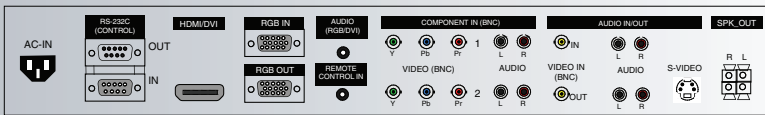

www.LGcommercial.com

M3702C-BA 37" CLASS (37.0" DIAGONAL)

M3202C-BA 32" CLASS (31.5" DIAGONAL)

DIMENSIONS

M3702C-BA

M3202C-BA

Rear Jack Pack Panel

SPECIFICATIONS