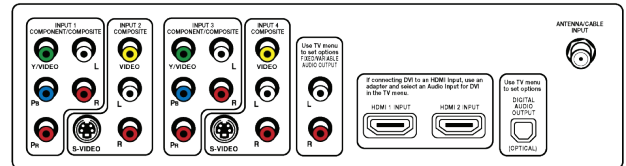

50" diagonal DLP® HDTV Specifications

BRAND	RCA
TECHNOLOGY	
Category	DLP HDTV
Screen Size	50"
Screen Type	16:9
Tuner	NTSC/ATSC/QAM
Comb Filter	3D Y/C Dig Frame
Input Signal Compatibility	480i, 480p, 720p, 1080i

PICTURE	
Adaptive Video Noise Reduction	Yes
Adjustable Color Warmth	Yes
Adjustable Picture Control	Yes
Format Control	Yes
Auto Color Control	Yes
DLP Technology	HD5
DarkChip™ Technology	Yes
SmoothPicture™	Yes
Vibrant Color Technology	Yes
Horizontal Viewing Angle (Degrees)	>80
Vertical Viewing Angle (Degrees)	>30
Edge Replacement	Yes
Resolution	1280 x 720
Lamp Power (Watts)	120W
Reverse 3:2 Pull Down	Yes
Picture Presets	4+ personal

SOUND	
Audio Power (Watts) Front L/R Speakers	10 W/CH
Graphic Equalizer	7 Band
Sound Presets	4+ personal
Front Speakers	2- Full-range
Sound Type	Broadcast Stereo w/ dbx Noise Reduction
Program (SAP)	Yes
Sound Logic Audio Leveler	Yes
Dolby® Processing	Yes
Audio Processing	SRS® FOCUS**

CONVENIENCE	
Auto Channel Search	Yes
Multilingual On-Screen-Display	English, Spanish, French
Auto On + Auto Channel + Auto Volume	Yes
Channel Lock	Yes
Auto Tune (One-Button Launch)	Yes
Closed Caption Capability	Yes
Front Panel Lock	Yes
Maximum Volume Limiter	Yes
Channel Labeling	Auto
Parental Control (V-Chip)	USA & Canada

Picture Reset	Yes
Picture Freeze	Yes
Picture Memory Presets for Video Inputs	Yes
Program Guide	Yes
Clock, Sleep and Alarm Timers	Yes

CONNECTIONS (REAR PANEL)	
Audio Inputs	4 L/R
Composite Video Inputs	4
S-Video w/Auto-Detect vs. Composite	2
YPrPb with Auto-Detect vs. Composite	2, SYNCROSCAN PLUS ***
HDMI**** Inputs	2
RF Input	1
L/R Variable/Fixed Outputs	1, Menu Switchable
Digital Audio Output	1, Optical

CONNECTIONS (FRONT PANEL)	
Audio/Video	1 + S-video
Headphone Jack	Yes

REMOTE CONTROL	
Remote Model Number	R301G1
Universal 4-Device	38 Button
Features	DMI

ACCESSORIES SUPPLIED	
Stand Included	STM7022BK
Quick Start Guide	Yes
User's Guide & Warranty (E/F/S)	RCA.com website

GENERAL	
Finish	Ebony Texture/Silver Diamond
Power Supply (Voltage / Frequency)	90-130V / 60Hz
Packaging Size (HxWxD) inches	42.5 x 53.5 x 22.63
Weight (lbs) (Product)/Packaging)	85 / 142.7

* Dolby is a registered trademark of Dolby Laboratories.

** SRS FOCUS, SRS and (●) symbol are trademarks of SRS Labs, Inc.

*** SYNCROSCAN PLUS component input automatically detects video formats 480i, 480p, 720p and 1080i without the need for consumer intervention.

**** HDMI, the HDMI logo and High-Definition Multimedia Interface are trademarks or registered trademarks of HDMI Licensing LLC.