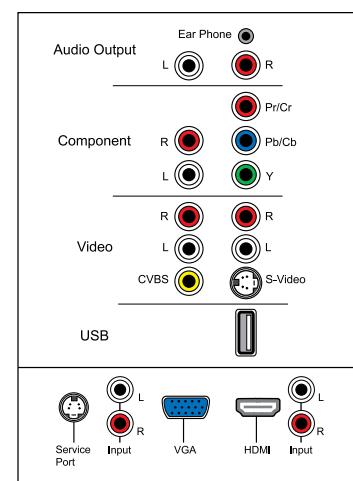

Front

Back

Side-Left

Inputs

Product designs and specifications are subject to change without notice.

*Dynamic Contrast Ratio is measured at the highest peak.

OSD MENU

OLEVIA