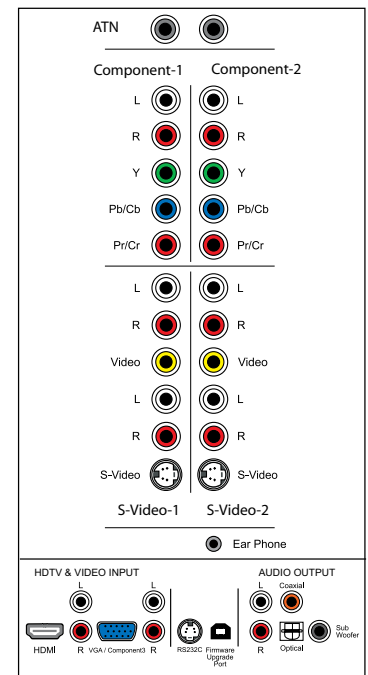

Side-Left

Inputs

Product designs and specifications are subject to change without notice.

*Dynamic Contrast Ratio is measured at the highest peak.

**1080p will be generated by video sources such as Blu-Ray DVD.