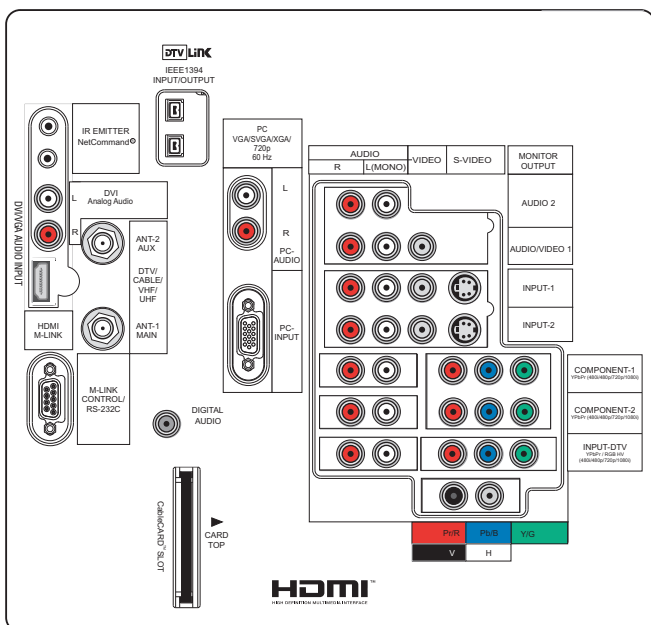

PIP/POP Features

- Multi-Image 1 PIP, 3 and 9 POP
- Split Screen •
- Channel Preview/Input Strobe (analog channels only) •

AUDIO

- Speakers 5" coaxial x 2
- Output Power (Watts) 10W x 2

TUNING

- Digital/Analog Combined Tuner Air/Cable-ATSC/NTSC/CableCARD™
- 2nd Analog Tuner for PIP/POP image only •

- INPUTS ANTENNA (RF) INPUTS** 2 Analog/Digital Combined CableCARD™ Slot •

AV INPUTS (ANALOG)

- A/V Inputs with S-Video (Front/Rear) with Stereo Audio 1/2
- Component Video Inputs with Stereo Audio (480i/480p/720p/1080i) 2
- Input-DTV (YPbPr/RGBHV) with Stereo Audio (480i/480p/720p/1080i) 1
- PC Input (60Hz) with Stereo Audio (VGA/SVGA/XGA/720p) 1

AV OUTPUTS (ANALOG)

- Monitor A/V Output (for recording) •
- Stereo Audio Output (fixed audio) •

INPUTS/OUTPUTS (DIGITAL)

- FireWire® (IEEE 1394) front/rear 1/2
- Memory Card Slots for JPEG and MP3 Playback 4 (5-formats)
- HDMI™ 1
- RS-232C 1
- Digital Audio Bitstream Output (Dolby® Digital) 1 (coaxial)

- NETCOMMAND® REMOTE CONTROL** Fully Illuminated

BACK PANEL:

*TV and some PC displays have standard overscan

Features, specifications and dimensions are preliminary and are subject to change.

Digital Light Processing, Digital Micromirror Device, and DLP are trademarks of Texas Instruments.