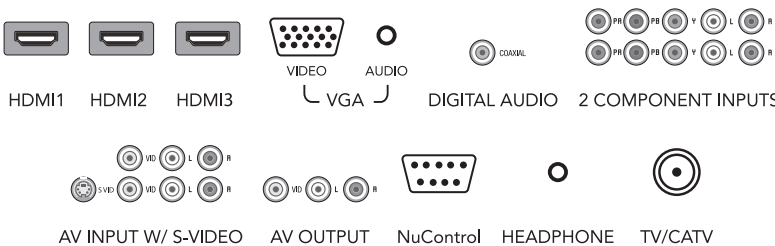

NuVision NVU32L 32" Deep Black LCD HDTV

Description	Specifications
DISPLAY SYSTEM	
Display Type	768p Deep Black LCD
Aspect Ratio	16:9 Widescreen
Deep Color Spectrum	No
Native Resolution (H x V)	1366 x 768
VIDEO PROCESSING SYSTEM	
Processor / Format Conversion	NiDO II Full 10-Bit
Digital Switching Deep Black	Yes
Deep Color Spectrum	No
Noise Reduction	Adaptive 4-D, User Selectable
Signal Compatibility	480i, 480p, 720p, 1080i, 1080p@24/60Hz
Film Cadence Detection	Automatic 3:2, 2:2
Edge Correction	Yes
Motion Interpolation	Yes
USER INTERFACE	
Format Control - Direct Remote Access	4:3, Panorama, Zoom, 16:9 and 1:1
Color Temperature	3, selectable by Input
Video Modes by Input	Vivid/Sports/Movie/Normal/Custom
Image Freeze	Yes
Picture in Picture & Picture by Picture	Yes
Backlight Adjustment	Day / Night
CONVENIENCE FEATURES	
Input Labeling	Yes
Channel Labeling	Yes
On Screen Program Guide	Yes
Sleep/Wakeup Timer	Yes
OSD Language	English, French, Spanish
Closed Caption Decoder	Yes
Parental Lock	V-Chip
Integrated Tuner	Analog NTSC / Digital ATSC / Cable QAM

DETAILED DIMENSIONS

INPUTS

** inputs not shown according to location on TV

*Specifications are subject to change without notice.