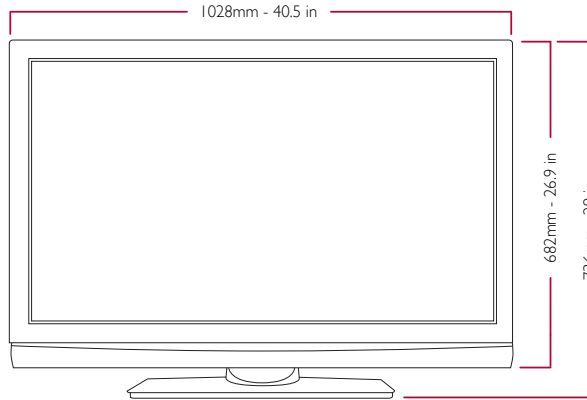

Description	Specifications
AUDIO	
Surround Processor	SRS TruSurround XT
Internal Speaker	Stereo full range
Output Power	10W x 2
Automatic Volume Control	Yes
Digital Output	Dolby Surround + Stereo PCM
Stereo Output	Selectable Fixed or Variable
ANALOG AV INPUTS/OUTPUTS	
Component Video	2 x RCA, rear
S-Video	1 x Mini DIN, Rear
Composite Video	2 x RCA, rear
PC Input	D-sub 15, Rear
Audio Output	Stereo Rear
DIGITAL AV INPUTS / OUTPUTS	
HDMI 1.3 (1080p 24/60)	3 x Rear
Digital Audio Output	1 Coaxial (Dolby Digital + PCM)
NuControl - INTEGRATION FEATURES	
NuControl Card	IR Pass Through / Input (with and without carrier), RS232C (Bi-Directional, w/ polling), Discrete IR Input / Format / On / Off Codes
REMOTE	
Remote Control	Backlit Illuminated
SPECIFICATIONS	
Power	AC 100-240V, 50/60Hz
Power Consumption / Standby	250 / 1.8W
VESA Wall Mount	400 x 400mm
Net Weight / Weight with stand	51.7 lbs / 59.4 lbs

DETAILED DIMENSIONS