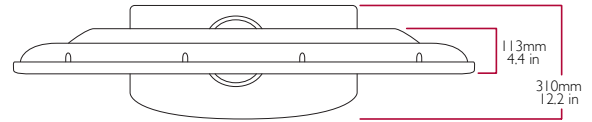

Description	Specifications
AUDIO	
Surround Processor	SRS TruSurround XT
Internal Speaker	Stereo full range
Output Power	10W x 2
Automatic Volume Control	Yes
Digital Output	Dolby Surround + Stereo PCM
Stereo Output	Selectable Fixed or Variable
ANALOG AV INPUTS/OUTPUTS	
Component Video	2 x RCA, rear
S-Video	1 x Mini DIN, Rear
Composite Video	2 x RCA, rear
PC Input	D-sub 15, Rear
Audio Output	Stereo Rear
DIGITAL AV INPUTS / OUTPUTS	
HDMI 1.3 (1080p 24/60)	3 x Rear
Digital Audio Output	1 Coaxial (Dolby Digital + PCM)
NuControl - INTEGRATION FEATURES	
NuControl Card	IR Pass Through / Input (with and without carrier), RS232C (Bi-Directional, w/ polling), Discrete IR Input / Format / On / Off Codes
REMOTE	
Remote Control	Backlit Illuminated
SPECIFICATIONS	
Power	AC 100-240V, 50/60Hz
Power Consumption / Standby	250 / 1.8W
VESA Wall Mount	400 x 400mm
Net Weight / Weight with stand	51.7 lbs / 59.4 lbs

DETAILED DIMENSIONS