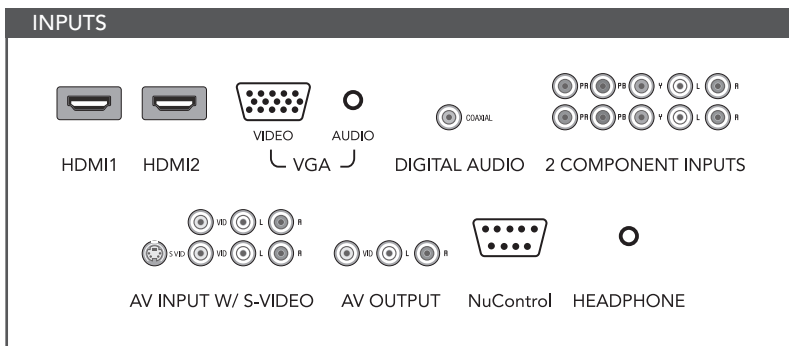

Description	Specifications
AUDIO	
Surround Processor	SRS TruSurround XT
Internal Speaker	Stereo full range
Output Power	10W x 2
Automatic Volume Control	Yes
Digital Output	Dolby Surround + Stereo PCM
Stereo Output	Selectable Fixed or Variable
ANALOG AV INPUTS/OUTPUTS	
Tuner	N/A
Component Video	2 x RCA, rear
S-Video	1 x Mini DIN, Rear
Composite Video	2 x RCA, Rear
PC Input	D-sub 15, rear
Audio Output	Stereo Rear
DIGITAL AV INPUTS / OUTPUTS	
HDMI 1.3 (1080p 24/60)	2 x Rear
Digital Audio Output (Dolby Digital + PCM)	1 Coaxial
NuControl - INTEGRATION FEATURES	
IR Pass Through	Yes (with or without carrier)
IR Input	Yes (with or without carrier)
RS232C	Yes (Bi - Directional, w/polling)
Direct IR Input	Yes
Direct IR Format	Yes
Discrete IR On/Off	Yes
REMOTE	
Remote Control	Backlit Illuminated
SPECIFICATIONS	
Power	AC 100-240V, 50/60Hz
Power Consumption / Standby	200W max / < 3W
VESA Wall Mount	400 x 400
Net Weight / Weight with stand	67.8 lbs / 79.2 lbs

DETAILED DIMENSIONS

** inputs not shown according to location on TV