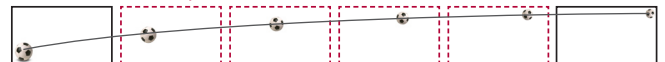

Frame Forward Motion

NuVision Deep Black LCD panels feature extremely fast response times, as low as 5ms. FFM takes this a step further by creating additional interpolated frames, creating breathtakingly clear fast motion sports and action.

FFM 1080P/24 – 4 Interpolated Frames

FFM 1080P/60 – Every Other Frame is Interpolated