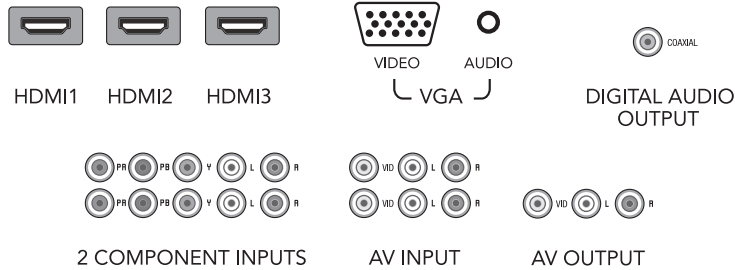

CONNECTIONS

NuControl Card

*All specifications are subject to change without notice. **All inputs not shown according to location on TV ***Audio only available using Composite or S-Video † Optional Items