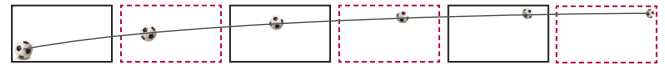

□ Original Frames   □ New Frames

NuVision Warranty and Customer Support

This NuVision TV is backed by a 2 year warranty which covers parts, labor and the LCD. To ensure consumers receive the best support with the best home set-up and installation options, NuVision products are sold and warranted only through a network of NuVision authorized specialty retailers.