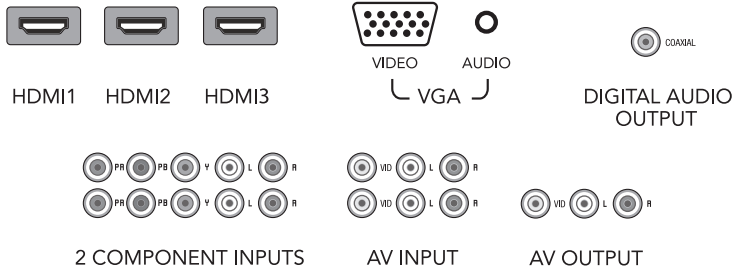

CONNECTIONS

NuControl Card

*All specifications are subject to change without notice. **All inputs not shown according to location on TV ***Audio only available using Composite or S-Video † Optional Items