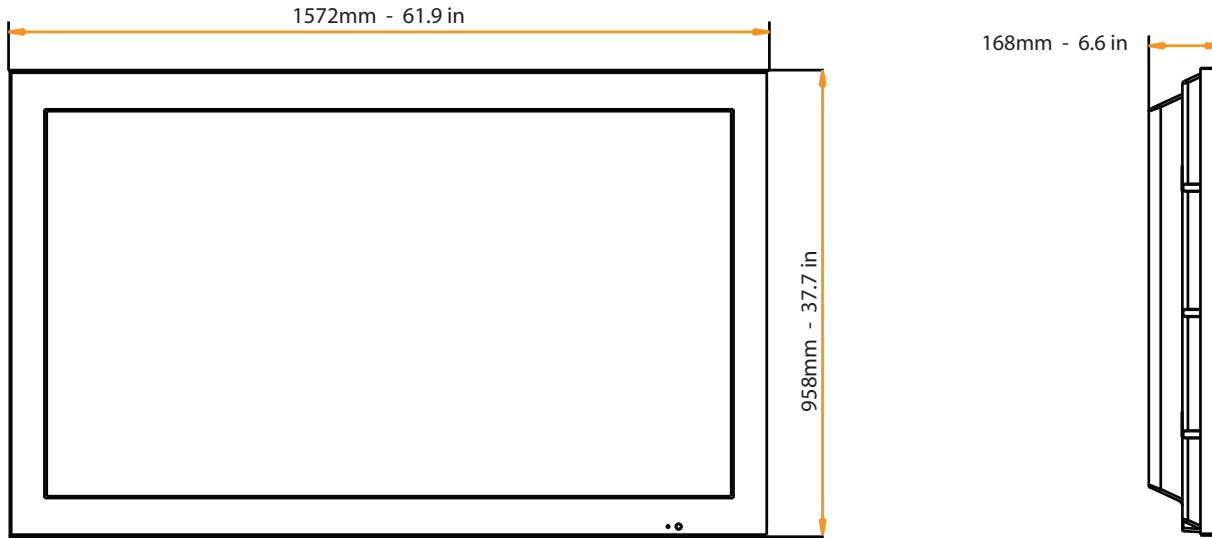

Description	Specifications
AUDIO	
Surround Processor	Multiple DSP settings
Internal Speaker	No
Output Power	30w x 2
Automatic Volume Control	Yes
Digital Output	Dolby Surround + Stereo PCM
Stereo Output	Selectable Fixed or Variable
ANALOG AV INPUTS/OUTPUTS	
Tuner	75 Ohm F-type x 2
Component Video	2 x RCA, Rear
S-Video	2 x Mini DIN, Rear
Composite Video	2 x RCA, Rear
PC Input	1 x D-sub 15 (Can be configured as Component Input #3)
Audio Output	Stereo Rear
DIGITAL AV INPUTS / OUTPUTS	
HDMI (1080p 24/60)	2 x Rear
Digital Audio Output (Dolby Digital + PCM)	1 Coaxial, 1 Optical
NuControl - INTEGRATION FEATURES	
IR Pass Through	Yes (with or without carrier)
IR Input	Yes (with or without carrier)
RS232C	Yes (Bi - Directional, w/polling)
Direct IR Input	Yes
Direct IR Format	Yes
Discrete IR On/Off	Yes
REMOTE	
Remote Control	Backlit Illuminated
SPECIFICATIONS	
Power	AC 100-240V, 50/60Hz
Power Consumption / Standby	610W max / < 3W
VESA Wall Mount	400 x 200mm
Weight	180 lbs

DETAILED DIMENSIONS

NuVision Remote

The NuVision Remote's body is carefully sculpted and is painted with a velvet touch rubberized paint that's easy to hold on to. The ergonomic design allows for simple operation with discrete buttons for input and aspect ratio selection. This allows ease of use without the need to access on screen menus to change inputs or perform key TV functions.

** inputs not shown according to location on TV

*Specifications are subject to change without notice.