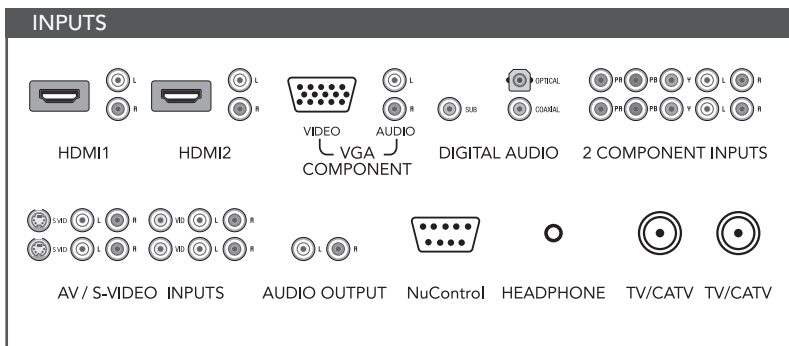

Description	Specifications
AUDIO	
Surround Processor	Multiple DSP settings
Internal Speaker	No
Output Power	30w x 2
Automatic Volume Control	Yes
Digital Output	Dolby Surround + Stereo PCM
Stereo Output	Selectable Fixed or Variable
ANALOG AV INPUTS/OUTPUTS	
Tuner	75 Ohm F-type x 2
Component Video	2 x RCA, Rear
S-Video	2 x Mini DIN, Rear
Composite Video	2 x RCA, Rear
PC Input	1 x D-sub 15 (Can be configured as Component Input #3)
Audio Output	Stereo Rear
DIGITAL AV INPUTS / OUTPUTS	
HDMI (1080p 24/60)	2 x Rear
Digital Audio Output (Dolby Digital + PCM)	1 Coaxial, 1 Optical
NuControl - INTEGRATION FEATURES	
IR Pass Through	Yes (with or without carrier)
IR Input	Yes (with or without carrier)
RS232C	Yes (Bi - Directional, w/polling)
Direct IR Input	Yes
Direct IR Format	Yes
Discrete IR On/Off	Yes
REMOTE	
Remote Control	Backlit Illuminated
SPECIFICATIONS	
Power	AC 100-240V, 50/60Hz
Power Consumption / Standby	610W max / < 3W
VESA Wall Mount	400 x 200mm
Weight	180 lbs

DETAILED DIMENSIONS

NuVision Remote

The NuVision Remote's body is carefully sculpted and is painted with a velvet touch rubberized paint that's easy to hold on to. The ergonomic design allows for simple operation with discrete buttons for input and aspect ratio selection. This allows ease of use without the need to access on screen menus to change inputs or perform key TV functions.