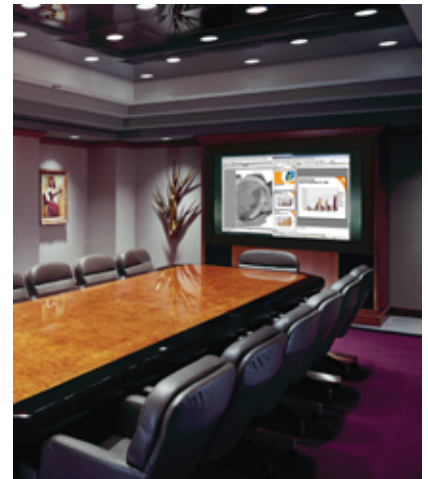

Features

- True 1080p (1920x1080) display resolution
- 10,000:1 contrast ratio
- Professional grade scaling technology from DVDO
- Four (4) HDMI inputs, Component, Composite and optional SDI/HD SDI for broadcast applications
- Sleek and slim design means less than 30 inches of depth needed for millwork or in-wall installation
- DarkChip3™ DLP® chipset ensures amazing color saturation and detail to the image
- Experience true HD on a big screen in any type of ambient light setting

Specifications

Light Engine

Proprietary DLP® Light Engine

Pixel Resolution

1920 x 1080

Black Detailer

DarkChip3™

Resolution

1080p Native

Aspect Ratio

16:9

Lamp

180W (100"); 150W (80"/90")

Color Wheel

6-Segment (10,800 RPM)

Projection Method

Rear

Contrast Ratio

10,000:1 with Dynamic Black

Screen Type

Lenticular 4.0 Gain

Overscan

1%

Mirror

1st Surface Glass with Honeycomb Support Backing for Added Stability

Frame

Modular Design Reinforced Steel Frame

System Design

Two Piece Design with One HDMI Interconnect Cable

Connectivity

Rear Input: Four HDMI 1.3, One RGBHV, One Component, One S-Video, One Composite Video, Two Optical Digital, One Analog Audio

Output: One HDMI to Display, One RGBHV, One Coaxial Digital Audio, One Optical Digital Audio

Optional: One SDI Input, One HDSDI Input

Custom Modes

ISFccc, Day/Night

BigVizion
1080p HIGH DEFINITION DISPLAY

1080p

Depth

100" (30") / 90" (27") / 80" (25")

Warranty

Limited Two-Year Warranty on Frame & Mirror;
One-Year on electronics; Six Months for Lamp

LIVE THE HIGH-DEFINITION LIFESTYLE