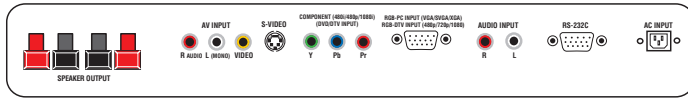

► Orbiter/Whitewash Function

Picture orbiter and whitewash functions to prevent burn-in in Plasma

► Aspect Ratio Correction

Intelligent resizing of video and computer images to 16:9 widescreen or 4:3 conventional formats

► RS-232 Controls and NTSC, HD, VGA, SVGA, XGA, SXGA and DVI Inputs

Compatible with DVD players, VCRs, computers, digital broadcasting, multimedia and traditional video sources

► DVI with HDCP

The Digital Visual Interface (DVI) provides an uncompressed transfer of high definition video from a digital video source to a digital display device. HDCP (High Bandwidth Digital Content Protection) ensures copy protection of the content.

► Fan-Free, Noise Free Operation

Available in P50W38H for high altitudes (up to 5,577 feet)

zenith 
DIGITIZE THE EXPERIENCE.™

42" 16:9 EDTV Monitor Plasma Display (P42W34/34H)

JACK PACK

DVI with HDCP	1
Hi-Res Component Video	1
S-Video In	1
Composite In	1
RGB In (15-Pin Type-D Connector)	1
Audio In	2 (L/R), 1 (Phone)
Audio Out	1 (L/R)
RS-232c	1