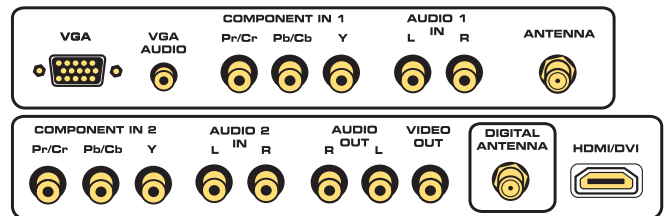

REAR PANEL

SIDE PANEL

S-Video input	1
Audio input for Composite	1 set Phono L/R
VGA (PC input)	1
Audio input for VGA	1 - 3.5mm PC Audio
Component Video Input (YCrCb/YPrPb)	2 set
Audio input for Component Video	2 set Phono L/R
DVI – HDCP or HDMI	1 HDMI *
Audio input for DVI – HDCP or HDMI	1 set Phono L/R for DVI

CONNECTIONS — OUTPUTS

Headphone Jack	Yes
Video Output	1
Audio Output	1 set Phono L/R

REMOTE CONTROL

Model Number	RCR311TBM2S
Type	3-Device Universal

ACCESSORIES SUPPLIED

Users Guide	English, French
Power Cord	Yes

GENERAL

Finish	Satin Silver/Black Border
Detachable base	Yes
Wall Mounting	Requires a "Universal Bracket"
Power Supply	Built-in
Packaging Size (HxWxD) inches	32.6 x 46.1 x 16.1
Weight (lbs) (Product/Packaged)	100.2 / 105.2

* SRS WOW is a registered trademark of SRS Labs, Inc.

** HDMI, the HDMI logo and High-Definition Multimedia Interface are trademarks or registered trademarks of HDMI Licensing LLC.

Product features, definitions and physical specifications are subject to change without notice.

RCA and associated marks are trademarks of THOMSON S.A. used under license to TTE CORPORATION.