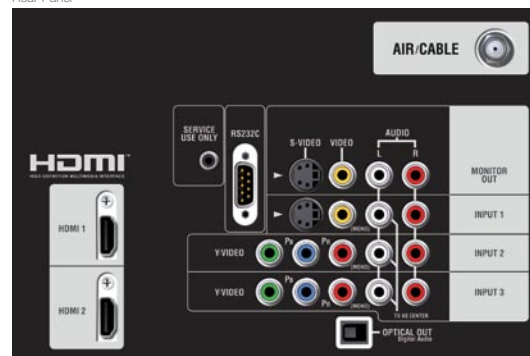

Optional Accessories

- Wall Mount Bracket

Warranty

- 1-Year Parts and Labor Warranty In-Home Service

¹ HDMI inputs are compatible with DVI-HDTV (HDCP) signals when combined with an adapter cable. Adapter cable is not included.

Screen size is measured diagonally on 16x9 display.

© 2007 Hitachi Ltd. All trademarks are the property of their respective owners.

Rear Panel *

Pre-Programmed Remote
CLU-4371UG2

Inputs/Outputs

- (3) HDMI SimplayHD™ 1080p Compatible Inputs (2 Rear/1 Front)
- (2) Wideband Component Video Inputs
- (4) AV Inputs (3 Rear/1 Front)
- (1) S-Video Input
- (1) RF/Antenna Input
- (1) AV Monitor Output (Fixed/Variable Audio)
- (1) S-Video Monitor Output
- (1) Optical Digital Audio Output
- (1) RS232 - Control Port
- (1) MMC Card Slot (Service Upgrade only)