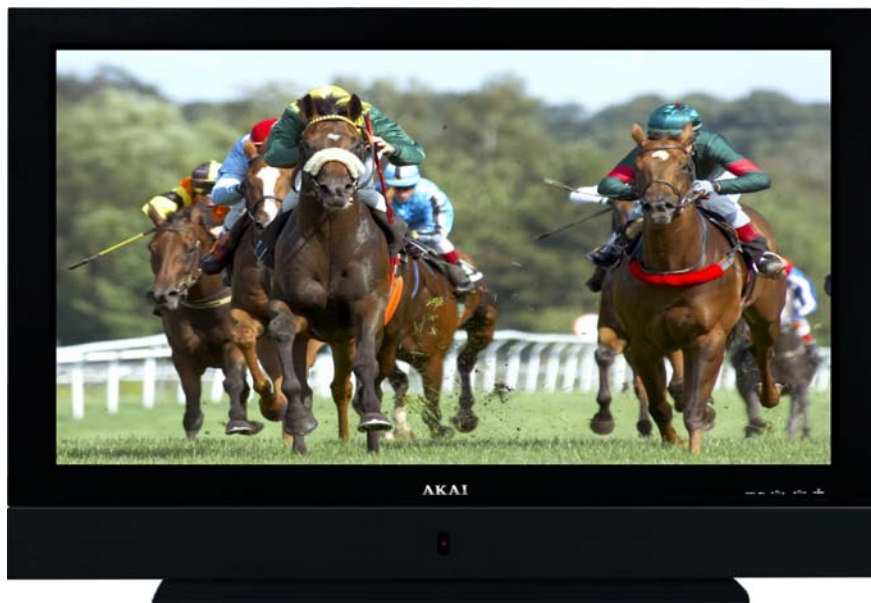

AKAI

42" Plasma HD Television

PDP42Z5TA

Home theater experiences defined by AKAI technology

Products styled for you, performance to enrich your life. Whether your application is simple or demanding, Akai technology will support your lifestyle.

Stunning Images

- 1024 x 768 native resolution for HD performance
- High brightness provides a vivid and brilliant picture
- Deeper blacks and brighter whites

Everything can be a Home theater experience

- Built-in ATSC/Clear QAM Tuner for HDTV broadcast reception
- Wide-screen aspect ratio (16:9) for complete home theater experiences
- Wide viewing angle (160 degrees H & V)
- Enhanced audio performance provided by Acoustic Cinema Enhancement audio circuitry
- Built-in speakers (10W x 2)
- Universal Remote Control

High Performance any way you use it

- Dual HDMI inputs
- HDTV compatible through HDMI and component video inputs
- S-video and composite video inputs available
- VGA port for computer connection

AKAI

TECHNOLOGY & IMAGINATION

* Product's specifications subject to change.
www.akaiusa.com