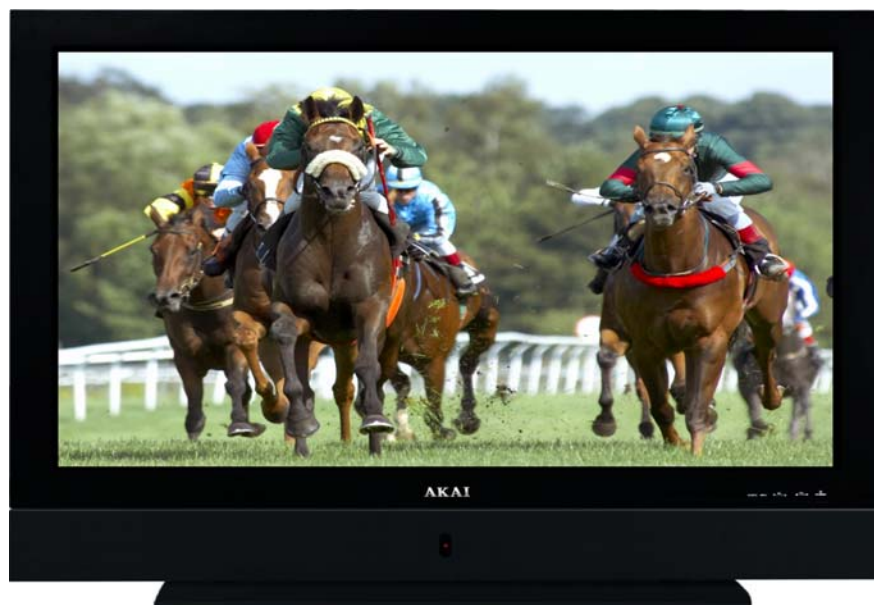

Stunning Images

- 1024 x 768 native resolution for HD performance
- High brightness provides a vivid and brilliant picture
- Deeper blacks and brighter whites

Everything can be a Home theater experience

- Built-in ATSC/Clear QAM Tuner for HDTV broadcast reception
- Wide-screen aspect ratio (16:9) for complete home theater experiences
- Wide viewing angle (160 degrees H & V)
- Enhanced audio performance provided by Acoustic Cinema Enhancement audio circuitry
- Built-in speakers (10W x 2)
- Universal Remote Control

High Performance any way you use it

- Dual HDMI inputs
- HDTV compatible through HDMI and component video inputs
- S-video and composite video inputs available
- VGA port for computer connection

AKAI

TECHNOLOGY & IMAGINATION

* Product's specifications subject to change.
www.akaiusa.com

42" Plasma HD Television

PDP42Z5TAC

SPECIFICATIONS

Display

Display Type:	42" Diagonal Plasma Display Panel
Screen Aspect Ratio:	16:9
Resolution:	1024 (H) x 768 (V)
Contrast Ratio:	10000:1
Brightness:	1200 cd/m ²
Viewing Angle:	160 degrees (H) & (V)
HDTV Compatible:	480p, 720p, 1080i
PC Resolution Supporting:	640 x 480, 800 x 600, 1024 x 768