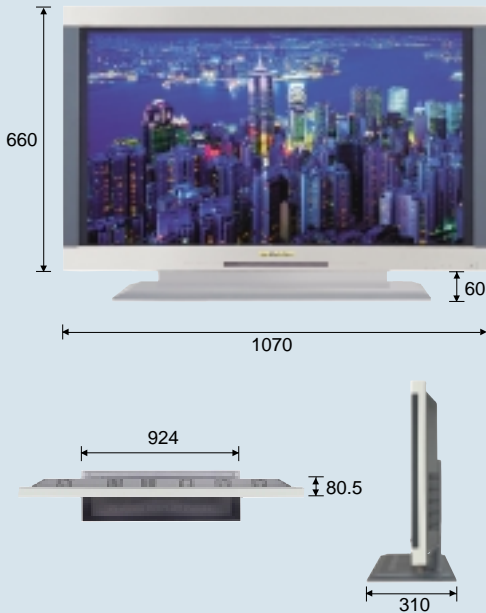

PLAVO

Eye-catching 42" PDP monitor for professional uses

42" Dimensions (mm)

Options

Speaker

- (Silver, Black, Champagne Gold)
- D: 90(W) x 652(H) x 83(D)mm
- : speaker only

Wall Mount Bracket

- Installation: Horizontal
- Mounting angle: 0°, 10°, 15°, 20°
- D: 601(W) x 592(H) x 35(D)mm

Ceiling Mount Bracket

- Installation: Horizontal
- Mounting angle: 0°, 10°, 15°, 20°
- D: 601(W) x 592(H) x 35(D)mm

Model Name : PM-4230

General

Brightness	550cd/m²
Contrast ratio	2,500:1
Power supply	AC 100 ~ 240V(50/60Hz)
Power consumption	320W
Dimension	1070mm(W) x 660mm(H) x 80.5mm(D)
Weight	29.5Kg(monitor only)
Display type	AC type
Effective display area	921mm(H) x 518mm(V)
Aspect ratio	16:9
Number of pixels	853 x 480
Pixel pitch	1.08mm x 1.08mm

Input Terminals

Input terminals	1CH 15 pin D-sub RS-232C
Audio input terminals	1CH Audio R/L

Output Terminals

Speaker out	10W x 10W

System Control Terminals

RS232C

External Control Key

External control key	Power ON/OFF, MENU, SELECT, UP, DOWN

Operating Conditions

Temperature	0 °C ~ 35 °C
Humidity	20 ~ 80%RH
Pressure	800 ~ 1140hPa

Regulation

Safety regulation	UL/C-UL/CE(LVD)/CB
EMI/EMC regulation	CE/FCC(Class A)

Expected Life

30,000 hours(to 50% brightness)