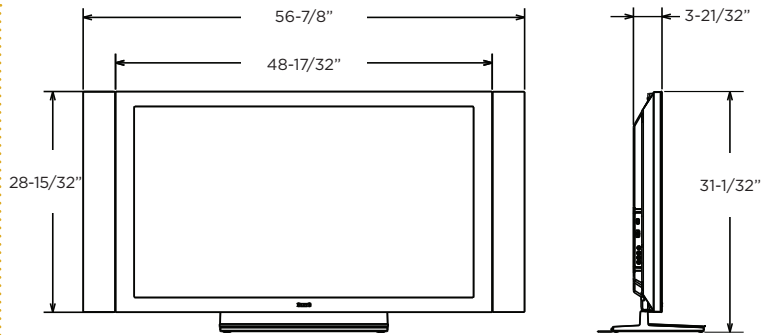

ELITE VIDEO PROCESSING TECHNOLOGY

- Picture Detail Settings* – DRE Picture (Off / High / Mid / Low), Black Level (Off / On), ACL (Off / On), Enhancer Mode (1 / 2 / 3), Gamma (1 / 2 / 3)
- Color Temperature Adjustment – 5 settings (High / Mid-High / Mid / Mid-Low / Low)
- Color Temperature Manual Adjustment
- Color Management
- Color Space (1 / 2)
  - Noise Reduction Settings – 3 DNR (Off / High / Mid / Low), Field NR (Off / High / Mid / Low), Block NR (Off / On), Mosquito NR (Off / On), Tuner NR (Off / On – for each channel)
- 3 DYC (Off / High / Mid / Low)
- I-P Mode (1 / 2 / 3)
  - CTI – Color Transient Improver (On / Off)

ELITE VIDEO & AUDIO CONNECTIVITY

▶ Inputs - 4 Independent HDMI 1.3 (w/PC support, 2 w/analog audio) - 1 Component - 3 Composite - 1 S-Video - Antenna - USB (Mass Storage Class) - PC - LAN (10/100 Base-T Ethernet)	▶ Outputs - Optical Digital Audio (Dolby Digital/PCM) - Audio LR - Subwoofer - SR ▶ IR Repeater - Headphone

SOUND TECHNOLOGY

- **Improved** 18-Watt Stereo Digital Amplifier w/TruBass 2-Way Stereo Speakers
- SRS® WOW HD / SRS FOCUS / SRS TruBass / SRS Definition

CARTON DIMENSIONS

- (W x H x D): 52-7/8" x 38-3/8" x 20"
- Weight: 115 lbs. 1 oz.

UPC

- 012562887111

PRODUCT DIMENSIONS

- Panel (W x H x D): 48-17/32" x 28-15/32" x 3-21/32"
- Panel w/Speakers (W x H x D): 56-7/8" x 28-15/32" x 3-21/32"
- Panel Weight: 74 lbs. 5 oz.
- Panel Weight w/ Speakers, Stand and Color Sensor: 88 lbs.