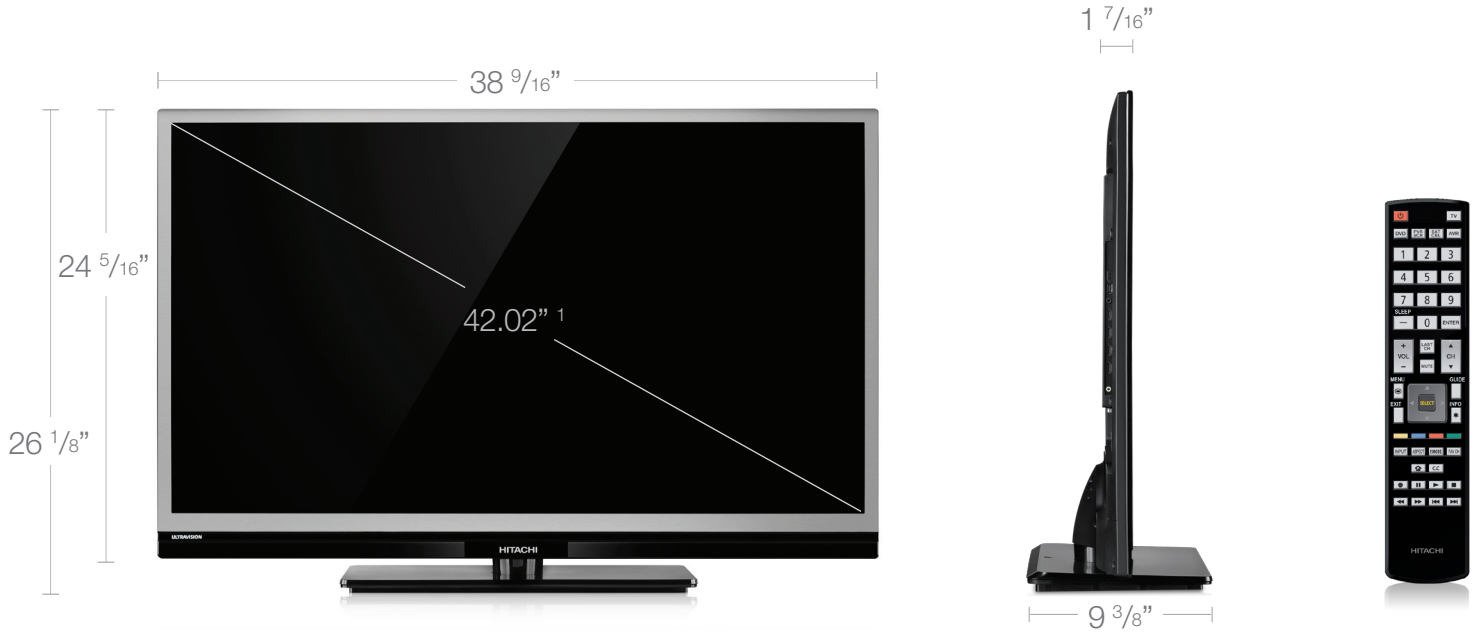

42" Class **ULTRAVISION**® Platinum Series

UltraThin LED LCD Flat Panel HDTV

HITACHI
Inspire the Next

Model: LE42S606

Design

- UltraThin LED
- Platinum

Picture Performance

- 42" Class (42.02" diagonal) ¹
- Long Life LED Edgelight
- 120Hz 1080p Perfected (1920 x 1080)
- Reel120® Motion Correction
- HDMI® Key Features
 - CEC (Consumer Electronics Control)
 - ARC (Audio Return Channel) -1080p/ 60/ 24
- Super-Clear Anti-Glare Screen
- High Efficiency Liquid Crystal Display
- High Brightness
- Clear Motion Fast Response Time
- UltraWide Viewing Angle
- PicturePerfect Video Processor
- Automatic Film Processing
- 3D MA Deinterlacing
- 3 Preset Color Temperatures
- Custom White Balance
- Overscan (On/ Off)
- Adjustable Backlight (edge)
- Game Mode
- Dynamic Gamma

Audio Performance Features

- Dolby® Digital/ MTS Stereo/ SAP
- Sound Modes
 - Custom/ Standard/ Movie/ Music/ News/ Equalizer
- Internal Speakers (On/ Off)
- Perfect Volume
- Audio Only Mode (Picture Off)
- Rated Output Power: 10W+10W (L/ R)

Ordering Information

- LE42S606 UPC #: 0-50585-12806-4
- Shipping Dimensions: W: 41.73" H:29.17" D: 6.42"
- Shipping Weight: Approx. 38.6 lbs.

Limited Warranty

1-Year Parts and Labor (see official Limited Warranty for complete details, terms and conditions).

¹ Screen size is measured diagonally.

² Roku Streaming Stick™ sold separately.

Inputs/Outputs

A

B