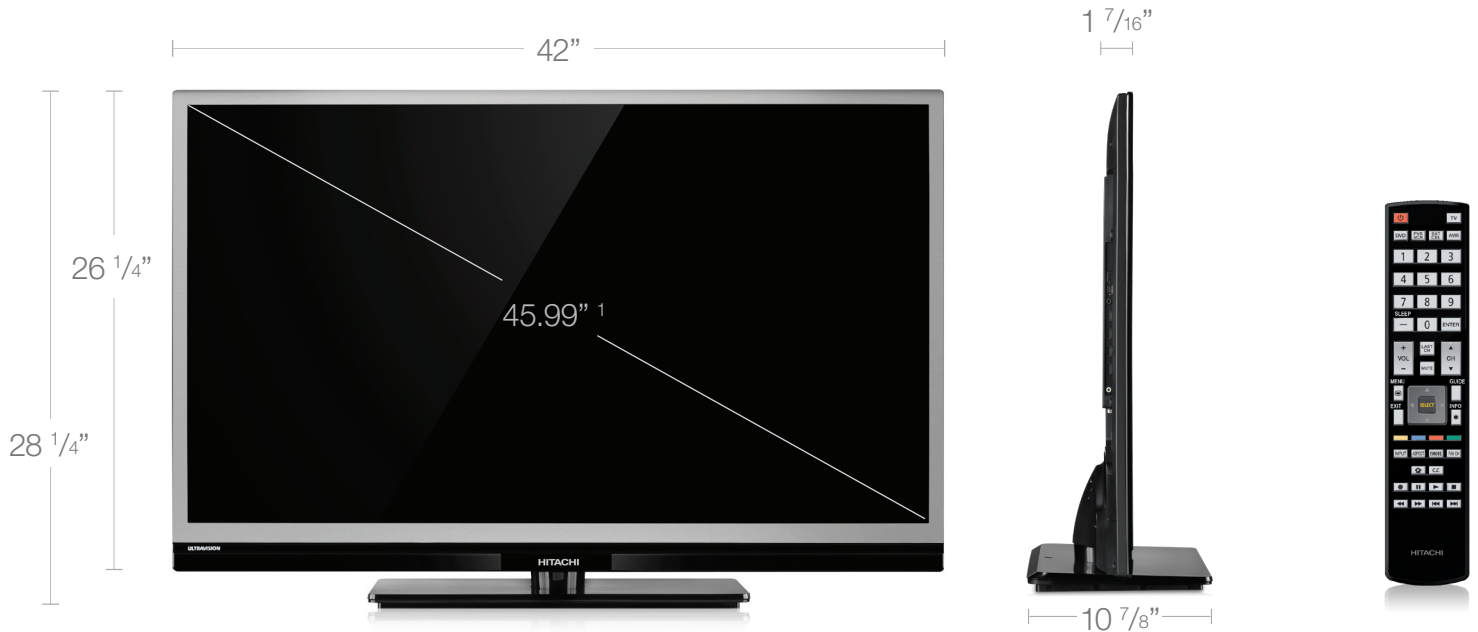

46" Class **ULTRAVISION**® Platinum Series

UltraThin LED LCD Flat Panel HDTV

HITACHI
Inspire the Next