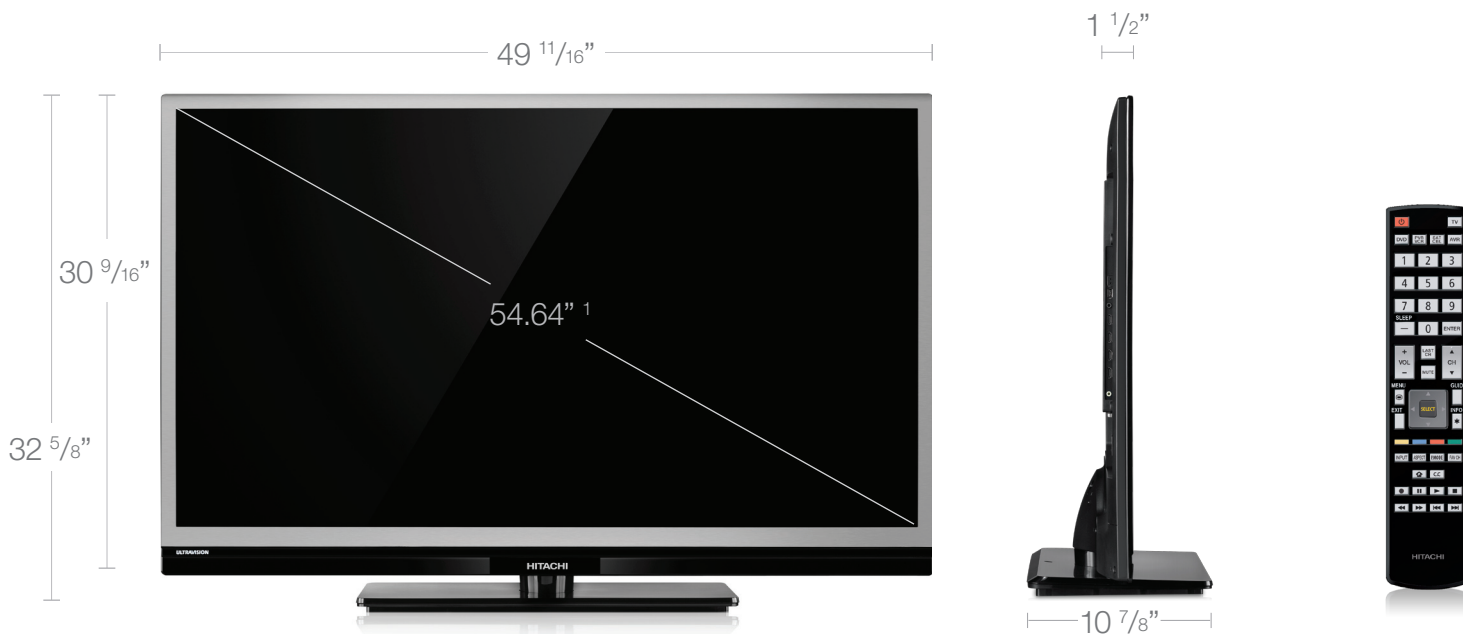

55" Class **ULTRAVISION**® Platinum Series

UltraThin LED LCD Flat Panel HDTV

HITACHI
Inspire the Next