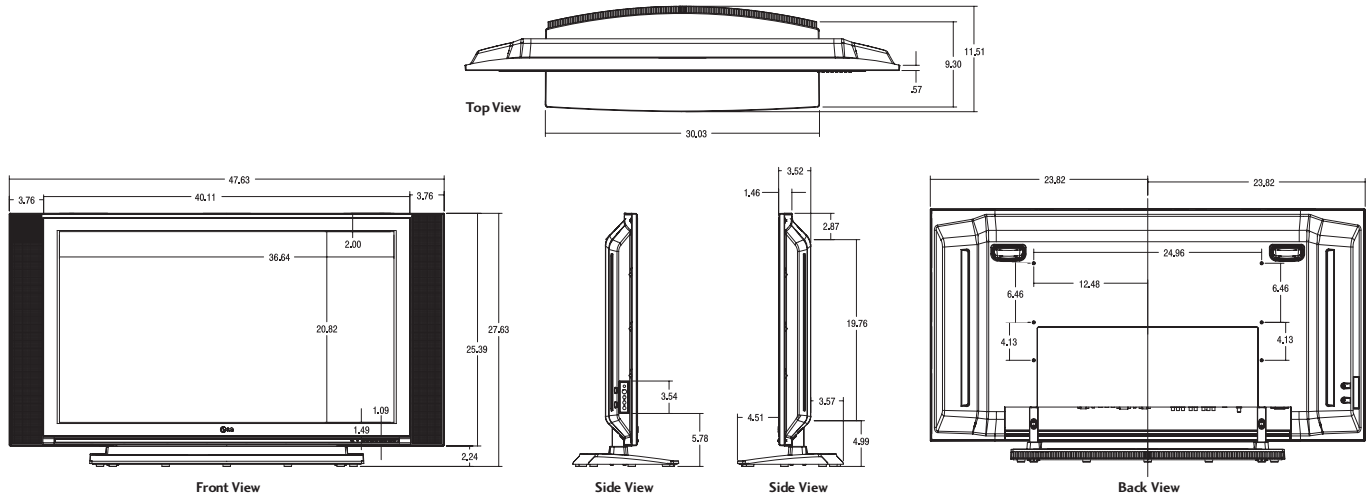

DIMENSIONS

DIMENSIONS

Cabinet with Stand (W x H x D)	47.63" x 27.63" x 11.61"
Weight	66 Lbs.

CABINET DESCRIPTION

Finish	Black
Cabinet Style	Slim Frame
Power Consumption	220W
Power Source	100 ~ 240v 60Hz

VIDEO ENHANCEMENTS