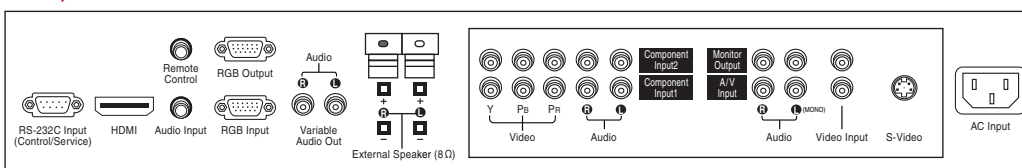

REAR JACK PANEL

www.LGcommercial.com

LG Electronics U.S.A., Inc. 2000 Millbrook Drive, Lincolnshire, IL 60069 Customer Service: 1-888-865-3026

Dimensions and weights are approximate. Design and specifications subject to change without notice. HDTV monitors require optional set-top box to receive high-definition broadcast. The "LG Life's Good" is a registered trademark of LG Electronics U.S.A., Inc.

©2006 LG Electronics U.S.A., Inc. Printed in the USA. LG50PM1M0106