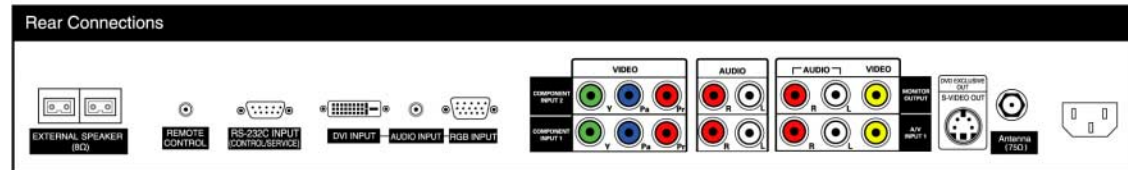

AUDIO	
Audio Output Power	30W (2 x 15W)
Surround System	SRS Tru Surround®
MTS	Yes
Bass/Tremble/Balance	Yes
EZ SoundRite (Volume Leveler)	Yes
EZ Sound/Sound Selection Mode	Yes

CABINET/ACCESSORIES	
Cabinet Style	Table Top
Cabinet Color	Silver
Remote Control	Yes (Illuminated Universal)
Table Stand (Optional)	AP60DA60
Speakers (Optional)	AP60SA61

SPECIAL FEATURES	
PIP/Double Window/Split Screen	Yes
Image Sticking Prevention	Yes (4 modes)
Discrete IR Codes	Yes
Favorite Channel Selection/Surf	Yes
Trilingual Menus	Yes
Advanced Zoom	Yes
On/Off Timer	Yes
Sleep Timer	Yes
Auto Off	Yes
Closed Caption	Yes
Flashback (Previous Channel)	Yes
Parental Control With V-Chip	Yes
EZ Menus (High Performance Interface)	Yes
EZ Scan (Auto Programming)	Yes
XD Engine™	Yes

INPUTS/OUTPUTS	
A/V In	2
S-Video In	2
Hi-Res Component Video In	2
RGB In (15 pin)	1
Audio In	1 (PC)
DVI with HDCP	1
Remote Control In	1
A/V Out	1
Antenna In	1 (Dual NTSC Tuner)
RS-232C Control/Software Upgrade Interface	1

DIMENSIONS (without speakers and stand)	
Width x Height x Depth	56.7" x 35.9" x 3.9"
Weight	154.3 lbs.
UPC	71919216793 3

LG Electronics U.S.A., Inc.
 1000 Sylvan Avenue
 Englewood Cliffs, NJ 07632
www.lgusa.com