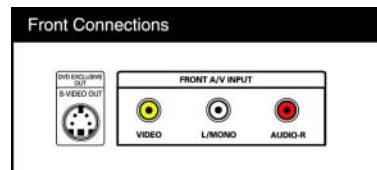

AUDIO	
Audio Output Power	30W (2 x 15W)
Surround System	SRS Tru Surround®
MTS	Yes
Bass/Tremble/Balance	Yes
EZ SoundRite (Volume Leveler)	Yes
EZ Sound/Sound Selection Mode	Yes

CABINET/ACCESSORIES	
Cabinet Style	Table Top
Cabinet Color	Silver
Remote Control	Yes (Illuminated Universal)
Table Stand (Optional)	AP60DA60
Speakers (Optional)	AP60SA61

SPECIAL FEATURES	
PIP/Double Window/Split Screen	Yes
Image Sticking Prevention	Yes (4 modes)
Discrete IR Codes	Yes
Favorite Channel Selection/Surf	Yes
Trilingual Menus	Yes
Advanced Zoom	Yes
On/Off Timer	Yes
Sleep Timer	Yes
Auto Off	Yes
Closed Caption	Yes
Flashback (Previous Channel)	Yes
Parental Control With V-Chip	Yes
EZ Menus (High Performance Interface)	Yes
EZ Scan (Auto Programming)	Yes
XD Engine™	Yes

INPUTS/OUTPUTS	
A/V In	2
S-Video In	2
Hi-Res Component Video In	2
RGB In (15 pin)	1
Audio In	1 (PC)
DVI with HDCP	1
Remote Control In	1
A/V Out	1
Antenna In	1 (Dual NTSC Tuner)
RS-232C Control/Software Upgrade Interface	1

DIMENSIONS (without speakers and stand)	
Width x Height x Depth	56.7" x 35.9" x 3.9"
Weight	154.3 lbs.
UPC	71919216793 3

LG Electronics U.S.A., Inc.
1000 Sylvan Avenue
Englewood Cliffs, NJ 07632
www.lgusa.com