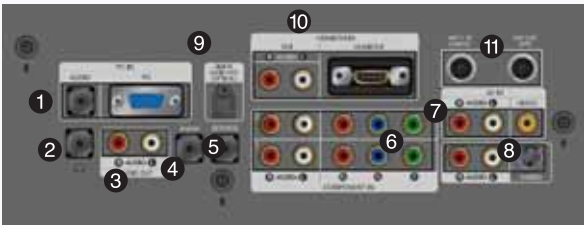

High Definition Multimedia Interface

HDMI™ Connector

DTV and DVD Compatible

Connect your DVD and DTV sources with two smart component video (Y/Pb/Pr) inputs that accept 480p/720p/1080i signals.

PC Compatible

A Samsung LCD TV can also function as a PC monitor.

Digital Connectivity

LN-R408D 40"

- | | | |
|-------------------|----------------------|------------------------------|
| 1. PC In | 5. Service Port | 9. Optical Digital Audio Out |
| 2. Headphone Jack | 6. Component In 1, 2 | 10. HDMI In |
| 3. Audio Out | 7. AV In | 11. ANT In 1, 2 |
| 4. Anynet Output | 8. S-Video In | |