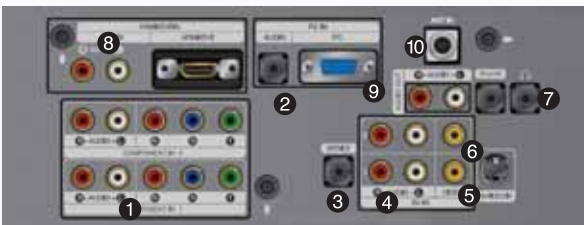

1. Component In 1, 2	4. AV In	8. HDMI In
2. PC In	5. S-Video In	9. Audio Out
3. Service Port	7. Headphone Jack	10. ANT In

Home Theater Surround Sound

SRS TruSurround XT™

High-quality surround sound can be experienced with just the speakers built into your TV. SRS TruSurround XT technology delivers an amazing, simulated 3-D effect with clear dialog and powerful bass.

DACS (Dual Acoustic Chamber System)

The interior hidden speaker system with DACS (Dual Acoustic Chamber System) simulates dual separate chambers for each speaker to maximize low-range-sound performance and enhance sound clarity.

Convenience

Digital Cable Ready

(LN-R408D only)

Enjoy digital cable and HDTV without a set-top box, thanks to CableCARD™ technology. Your Samsung TV's remote controls it all. Simply plug your cable-company-supplied CableCARD into your TV, connect your signal and you're ready to go.

Brightness Sensor

A built-in brightness sensor automatically detects the ambient light and adjusts the TV's luminance accordingly.

Picture-In-Picture (PIP)

Watch two different sources at once with PIP.

Anynet™ System Control Solution

Samsung Anynet lets you control all of your Anynet-enabled Samsung components through a single TV remote control.

Long Lamp life

Samsung's LCD panels have up to 60,000 hours of lamp life.

VESA® Compatible

All models comply with Video Electronics Standards Association (VESA®) mounting interface standards.