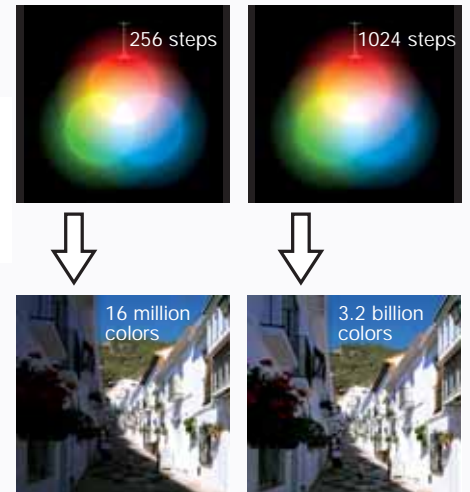

Advanced Picture Quality

Dynamic Contrast 3000:1

Samsung's PVA screen enables brighter whites, deeper blacks and every shade in between. Its higher contrast ratio provides an abundant palette of perfect colors.

Samsung's 10-bit processing method produces 3.2 billion lifelike colors to ensure a more natural and vivid picture and aids in video signal processing of analog sources.

10-BIT
10-bit processing