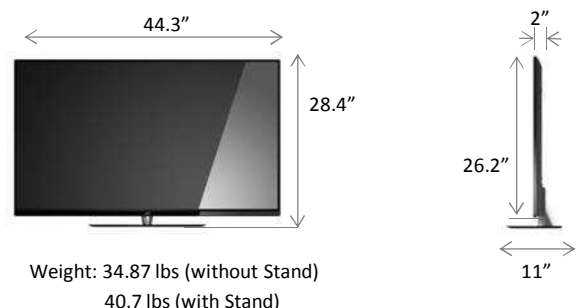

BLACKSapphire

SP50M-C
BlackSapphire™ series HDTV

www.jvc.com

Model Name	SP50M-C	SP55M-C	
Display Specification			
Size Class (Diagonal)	50" (50.5" diagonal)	55" (54.6" diagonal)	
Resolution/Aspect	1920 x 1080 / 16:9	1920 x 1080 / 16:9	
Backlit	Edge LED	Edge LED	
Frame Rate	120Hz CrystalMotion™	120Hz CrystalMotion™	
Contrast Ratio	20M:1 (Dynamic)	20M:1 (Dynamic)	
Viewing Angle	178/178	178/178	
Display Color	16.7M	1.06B	
Internet			
Internet Capability	Yes, I.C.E.™ platform	Yes, I.C.E.™ platform	
Wired Connectivity	Ethernet 10/100 Base-TX port	Ethernet 10/100 Base-TX port	
Wireless Connectivity	Built-in, WiFi 802.11n single band	Built-in, WiFi 802.11n single band	
Preloaded Internet Apps	Netflix, Vudu, Pandora, SlingPlayer	Netflix, Vudu, Pandora, SlingPlayer	
TV Features			
Color Enhancement	Yes, CrystalColor™	Yes, CrystalColor™	
Built-in NTSC/ ATSC/ Clear QAM tuner	Yes	Yes	
Close Caption	Yes	Yes	
Parental Control	Yes, V-Chip 2.0	Yes, V-Chip 2.0	
Local Dimming	Yes	Yes	
Audio			
Audio Technology	XinemaSound™ 3D Dolby Digital Decode	XinemaSound™ 3D Dolby Digital Decode	
MTS Decode	Yes	Yes	
Graphic Equalizer	Yes	Yes	
Speaker Output Power	20W (10Wx2)	30W (15Wx2)	
Convenience Features			
Interactive Setup Guide	Yes	Yes	
Input Port Naming	Yes	Yes	
Audio Only Mode	Yes	Yes	
HDMI-ARC	Yes, HDMI – 1	Yes, HDMI - 1	
HDMI-CEC	Yes	Yes	
USB Multimedia	Picture, Music, Video	Picture, Music, Video	
Remote	IR with QWERTY Keypad	IR with QWERTY Keypad	
Energy Saving Features			
Auto Power Off (DPMS)	Yes	Yes	
Energy Star	Yes	Yes	
Input / Output			
Input	Antenna in	1	1
	HDMI	3	3
	Component / Composite (RCA)	1 (shared)	1 (shared)
	Music port	1 (shared with Component Audio In)	1 (shared with Component Audio In)
	USB	1	1
Output	Optical Digital Audio Out	1	1
	Stereo Audio Out	1 (headphone)	1 (headphone)
Mechanical			
Wall Mount Pattern	VESA (400x400mm), M8 screws	VESA (400x400mm), M8 screws	
UPC Code	816992010305	816992010312	