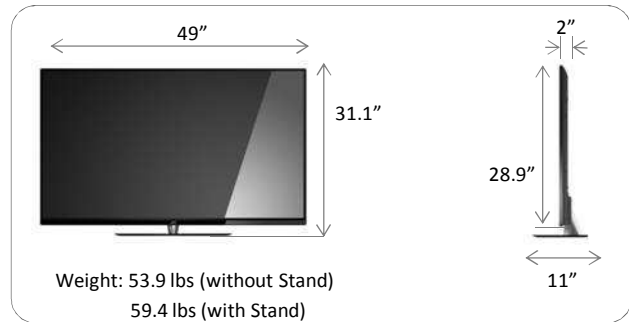

BLACKSapphire

SP55M-C
BlackSapphire™ series HDTV

www.jvc.com

Model Name	SP50M-C	SP55M-C	
Display Specification			
Size Class (Diagonal)	50" (50.5" diagonal)	55" (54.6" diagonal)	
Resolution/Aspect	1920 x 1080 / 16:9	1920 x 1080 / 16:9	
Backlit	Edge LED	Edge LED	
Frame Rate	120Hz CrystalMotion™	120Hz CrystalMotion™	
Contrast Ratio	20M:1 (Dynamic)	20M:1 (Dynamic)	
Viewing Angle	178/178	178/178	
Display Color	16.7M	1.06B	
Internet			
Internet Capability	Yes, I.C.E.™ platform	Yes, I.C.E.™ platform	
Wired Connectivity	Ethernet 10/100 Base-TX port	Ethernet 10/100 Base-TX port	
Wireless Connectivity	Built-in, WiFi 802.11n single band	Built-in, WiFi 802.11n single band	
Preloaded Internet Apps	Netflix, Vudu, Pandora, SlingPlayer	Netflix, Vudu, Pandora, SlingPlayer	
TV Features			
Color Enhancement	Yes, CrystalColor™	Yes, CrystalColor™	
Built-in NTSC/ ATSC/ Clear QAM tuner	Yes	Yes	
Close Caption	Yes	Yes	
Parental Control	Yes, V-Chip 2.0	Yes, V-Chip 2.0	
Local Dimming	Yes	Yes	
Audio			
Audio Technology	XinemaSound™ 3D Dolby Digital Decode	XinemaSound™ 3D Dolby Digital Decode	
MTS Decode	Yes	Yes	
Graphic Equalizer	Yes	Yes	
Speaker Output Power	20W (10Wx2)	30W (15Wx2)	
Convenience Features			
Interactive Setup Guide	Yes	Yes	
Input Port Naming	Yes	Yes	
Audio Only Mode	Yes	Yes	
HDMI-ARC	Yes, HDMI – 1	Yes, HDMI - 1	
HDMI-CEC	Yes	Yes	
USB Multimedia	Picture, Music, Video	Picture, Music, Video	
Remote	IR with QWERTY Keypad	IR with QWERTY Keypad	
Energy Saving Features			
Auto Power Off (DPMS)	Yes	Yes	
Energy Star	Yes	Yes	
Input / Output			
Input	Antenna in	1	1
	HDMI	3	3
	Component / Composite (RCA)	1 (shared)	1 (shared)
	Music port	1 (shared with Component Audio In)	1 (shared with Component Audio In)
	USB	1	1
Output	Optical Digital Audio Out	1	1
	Stereo Audio Out	1 (headphone)	1 (headphone)
Mechanical			
Wall Mount Pattern	VESA (400x400mm), M8 screws	VESA (400x400mm), M8 screws	
UPC Code	816992010305	816992010312	