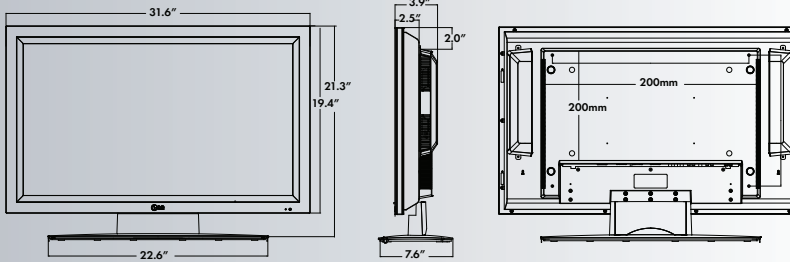

M3703C-BA

M3203C-BA

Rear Jack Pack Panel

SPECIFICATIONS

<b>PANEL</b>	
LCD Panel Type	37" (M3703C-BA) 32" (M3203C-BA)
Display Area	37.0" diagonal (M3703C-BA) 31.5" diagonal (M3203C-BA)
Aspect Ratio	16:9
Native Resolution	1366 x 768 (WXGA)
Pixels(H x V x 3)	3,147,264
Brightness	500 cd/m <sup>2</sup>
Contrast Ratio	3,000:1 (DCR)
Viewing Angle	178° / 178°
Color Depth	16.7 Million
Response Time	5ms (G to G) (37"), 9ms (G to G) (32")
Surface Treatment	Hard Coating (3H), Anti-glare
MTBF	50,000 Hr. (Minimum), Portrait & Landscape (32") 50,000 Hr. (Minimum), Landscape (37")
<b>VIDEO</b>	
Max Input Resolution	1600 X 1200 @ 60Hz(RGB) 1920 X 1080 @ 60Hz (HDMI)
Recommended Resolution	1360 X 768 @ 60Hz (RGB, HDMI)
H-Scanning Frequency	30 ~ 83kHz (RGB, HDMI)
V-Scanning Frequency	56 ~ 75 Hz (RGB), 60 Hz (HDMI)
Pixel Frequency	162 MHz (RGB), 148.5 MHz (HDMI)
Sync Compatibility	Separate/Composite/Digital
Video Input	RGB (Analog)/HDMI (Digital)
Picture mode	Vivid/Standard/Cinema/Sports/Game/User1/ User2
Color temperature	Warm/Medium/Cool/User
<b>REAR INPUTS/OUTPUTS</b>	
Component Video	1 Hi-Res
PC Input via 15-Pin Sub "D"	1/1
Composite Video Input/Output	1/1
Audio Output	1

<b>CABINET</b>	
Color	Black
Monitor Dimension (W x H x D)	36.5" x 22.5" x 4.4" (37") 31.6" x 19.4" x 3.9" (32")
Bezel Width	54mm (37") 52mm (32")
Monitor Weight	45.8 lbs (37") 31.7 lbs (32")
Monitor Dimension w/opt. stand (W x H x D)	36.5" x 24.5" x 9.0" (37") 31.6" x 21.3" x 7.6" (32")
Weight w/opt. stand	52.9 lbs (37") 37.1 lbs (32")
Weight w/opt. stand and opt. speakers	54.6 lbs (37") 38.8 lbs (32")
Packaging Dimensions (W x H x D)	45.6" x 30.2" x 10.0" (37") 38.7" x 26.0" x 7.4" (32")
Packed Weight	68.8 lbs (37") 47.2 lbs (32")
VESA™ Standard Mount Interface	600mm x 400mm (37") 200mm x 200mm (32")