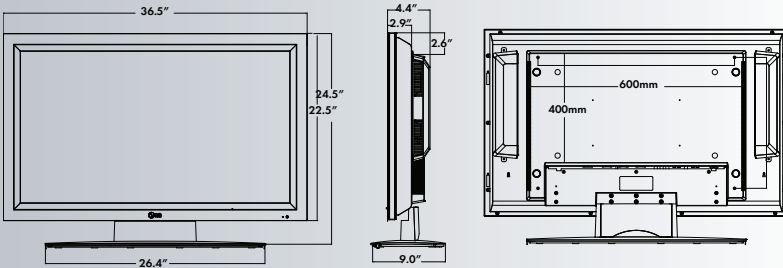

M3703C-BA

M3203C-BA

Rear Jack Pack Panel

SPECIFICATIONS

<b>PANEL</b>	
LCD Panel Type	37" (M3703C-BA) 32" (M3203C-BA)
Display Area	37.0" diagonal (M3703C-BA) 31.5" diagonal (M3203C-BA)
Aspect Ratio	16:9
Native Resolution	1366 x 768 (WXGA)
Pixels(H x V x 3)	3,147,264
Brightness	500 cd/m <sup>2</sup>
Contrast Ratio	3,000:1 (DCR)
Viewing Angle	178° / 178°
Color Depth	16.7 Million
Response Time	5ms (G to G) (37"), 9ms (G to G) (32")
Surface Treatment	Hard Coating (3H), Anti-glare
MTBF	50,000 Hr. (Minimum), Portrait & Landscape (32") 50,000 Hr. (Minimum), Landscape (37")
<b>VIDEO</b>	
Max Input Resolution	1600 X 1200 @ 60Hz(RGB) 1920 X 1080 @ 60Hz (HDMI)
Recommended Resolution	1360 X 768 @ 60Hz (RGB, HDMI)
H-Scanning Frequency	30 ~ 83kHz (RGB, HDMI)
V-Scanning Frequency	56 ~ 75 Hz (RGB), 60 Hz (HDMI)
Pixel Frequency	162 MHz (RGB), 148.5 MHz (HDMI)
Sync Compatibility	Separate/Composite/Digital
Video Input	RGB (Analog)/HDMI (Digital)
Picture mode	Vivid/Standard/Cinema/Sports/Game/User1/ User2
Color temperature	Warm/Medium/Cool/User
<b>REAR INPUTS/OUTPUTS</b>	
Component Video	1 Hi-Res
PC Input via 15-Pin Sub "D"	1/1
Composite Video Input/Output	1/1
Audio Output	1

<b>CABINET</b>	
Color	Black
Monitor Dimension (W x H x D)	36.5" x 22.5" x 4.4" (37") 31.6" x 19.4" x 3.9" (32")
Bezel Width	54mm (37") 52mm (32")
Monitor Weight	45.8 lbs (37") 31.7 lbs (32")
Monitor Dimension w/opt. stand (W x H x D)	36.5" x 24.5" x 9.0" (37") 31.6" x 21.3" x 7.6" (32")
Weight w/opt. stand	52.9 lbs (37") 37.1 lbs (32")
Weight w/opt. stand and opt. speakers	54.6 lbs (37") 38.8 lbs (32")
Packaging Dimensions (W x H x D)	45.6" x 30.2" x 10.0" (37") 38.7" x 26.0" x 7.4" (32")
Packed Weight	68.8 lbs (37") 47.2 lbs (32")
VESA™ Standard Mount Interface	600mm x 400mm (37") 200mm x 200mm (32")