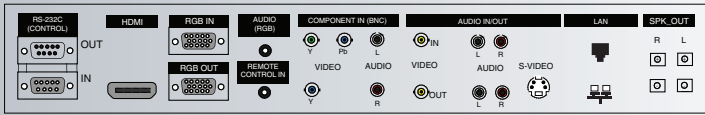

Rear Jack Pack Panel

SPECIFICATIONS

PANEL	
LCD Panel Type	37" (M3703C-BA) 32" (M3203C-BA)
Display Area	37.0" diagonal (M3703C-BA) 31.5" diagonal (M3203C-BA)
Aspect Ratio	16:9
Native Resolution	1366 x 768 (WXGA)
Pixels(H x V x 3)	3,147,264
Brightness	500 cd/m²
Contrast Ratio	3,000:1 (DCR)
Viewing Angle	178° / 178°
Color Depth	16.7 Million
Response Time	5ms (G to G) (37"), 9ms (G to G) (32")
Surface Treatment	Hard Coating (3H), Anti-glare
MTBF	50,000 Hr. (Minimum), Portrait & Landscape (32") 50,000 Hr. (Minimum), Landscape (37")
VIDEO	
Max Input Resolution	1600 X 1200 @ 60Hz(RGB) 1920 X 1080 @ 60Hz (HDMI)
Recommended Resolution	1360 X 768 @ 60Hz (RGB, HDMI)
H-Scanning Frequency	30 ~ 83kHz (RGB, HDMI)
V-Scanning Frequency	56 ~ 75 Hz (RGB), 60 Hz (HDMI)
Pixel Frequency	162 MHz (RGB), 148.5 MHz (HDMI)
Sync Compatibility	Separate/Composite/Digital
Video Input	RGB (Analog)/HDMI (Digital)
Picture mode	Vivid/Standard/Cinema/Sports/Game/User1/ User2
Color temperature	Warm/Medium/Cool/User
REAR INPUTS/OUTPUTS	
Component Video	1 Hi-Res
PC Input via 15-Pin Sub "D"	1/1
Composite Video Input/Output	1/1
Audio Output	1

Audio Inputs	3 Plus PC Sound
HDTV Formats	Component : 720p/1080i HDMI : 720p/1080i/1080p
PC Formats	Auto Scaling to XGA
HDMI with HDCP	Yes
RS-232C Input/Output	1/1
RJ-45 Lan Control	1
S-Video	1 (S-Video has a priority but there is no input mode)
Audio Jack BuiltIn (No Amp)	Yes
Discrete IR Input	Yes
External Speaker Out	Yes

AUDIO	
Auto Volume	Yes
Balance	Yes
Audio Power	20W (10W x 2)
Speaker On/off	Yes
Sound mode	Clear Voice/Standard/Music/Cinema/Sports/ Game /User

SPECIAL FEATURES	
Temperature Sensor	Yes
Split Zoom (Self Video Wall, 5 x 5 Max)	Yes (Supports Natural Mode)
Source Selection	Digital (HDMI)/Analog (RGB)/Component/AV
Brightness/Contrast	Yes
Color	Warm/Medium/Cool/User Control (R/G/B)
Position	H/V
Tracking	Auto/Clock/Phase
Set-up	Language (English/French/Spanish/Italian/German/ Portuguese/Korean/Japanese/Chinese/Russian)
ISM Method	Normal/White Wash/Orbiter/Inversion/Dot Wash
Advanced	Gamma/Film mode/Black Level/Noise Reduction
Time	Clock/On/off Timer/Auto Sleep/Power on Delay
Information Display	Serial Number, SET ID, S/W Version
Mute	Yes
Sleep Timer	Yes
Auto Power/Source Memory	Yes
Key Lock	Yes
DPM Select	Yes

CABINET	
Color	Black
Monitor Dimension (W x H x D)	36.5" x 22.5" x 4.4" (37") 31.6" x 19.4" x 3.9" (32")
Bezel Width	54mm (37") 52mm (32")
Monitor Weight	45.8 lbs (37") 31.7 lbs (32")
Monitor Dimension w/opt. stand (W x H x D)	36.5" x 24.5" x 9.0" (37") 31.6" x 21.3" x 7.6" (32")
Weight w/opt. stand	52.9 lbs (37") 37.1 lbs (32")
Weight w/opt. stand and opt. speakers	54.6 lbs (37") 38.8 lbs (32")
Packaging Dimensions (W x H x D)	45.6" x 30.2" x 10.0" (37") 38.7" x 26.0" x 7.4" (32")
Packed Weight	68.8 lbs (37") 47.2 lbs (32")
VESA™ Standard Mount Interface	600mm x 400mm (37") 200mm x 200mm (32")