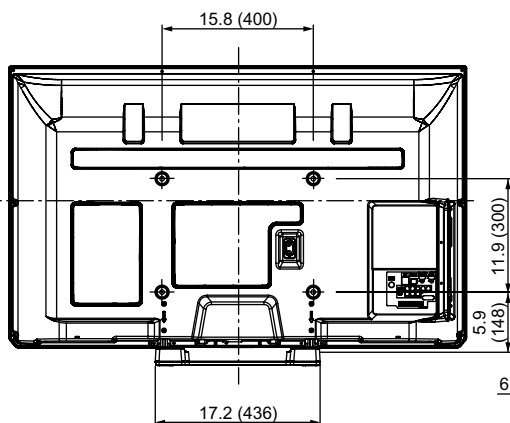

SPECIFICATIONS

Dimensions (W x H x D)	47.8" (1,212 mm) x 31.3" (793 mm) x 14.1" (357 mm) (Including pedestal)
	47.8" (1,212 mm) x 29.5" (747 mm) x 3.4" (3.7") (85mm (93 mm)) (TV Set only)
Mass	69.5 lb. (31.5 kg) (Including pedestal)
	66.2 lb. (30.0 kg) (TV Set only)
Power Source	AC 120 V, 60 Hz
Rated Power Consumption	262 W
Standby condition	0.2 W

DIMENSIONS

Top View

Front View

Side View

Back View

Side view with the pedestal (option) attached

Note:
To make sure that the Plasma Television fits the cabinet properly when a high degree of precision is required, we recommend that you use the Plasma Television itself to make the necessary cabinet measurements. Panasonic cannot be responsible for inaccuracies in cabinet design or manufacture.

JACKS

Side Panel

Rear Panel

Specifications are subject to change without notice.
Non-metric weights and measurements are approximate.