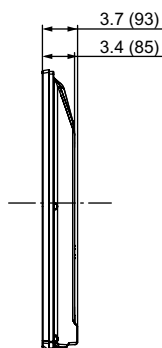

SPECIFICATIONS

Dimensions (W x H x D)	47.8" (1,212 mm) x 31.3" (793 mm) x 14.1" (357 mm) (Including pedestal)
	47.8" (1,212 mm) x 29.5" (747 mm) x 3.4" (3.7") (85mm (93 mm)) (TV Set only)
Mass	69.5 lb. (31.5 kg) (Including pedestal)
	66.2 lb. (30.0 kg) (TV Set only)
Power Source	AC 120 V, 60 Hz
Rated Power Consumption	262 W
Standby condition	0.2 W

DIMENSIONS

Top View

Front View

Side View

Back View

Side view with the pedestal (option) attached

Note:
To make sure that the Plasma Television fits the cabinet properly when a high degree of precision is required, we recommend that you use the Plasma Television itself to make the necessary cabinet measurements. Panasonic cannot be responsible for inaccuracies in cabinet design or manufacture.

JACKS

Side Panel

Rear Panel

Specifications are subject to change without notice.
Non-metric weights and measurements are approximate.