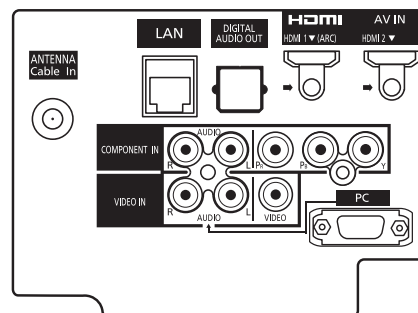

SPECIFICATIONS

Dimensions (W x H x D)	47.8" (1,212 mm) x 31.3" (793 mm) x 14.1" (357 mm) (Including pedestal)
	47.8" (1,212 mm) x 29.5" (747 mm) x 3.4" (3.7") (85mm (93 mm)) (TV Set only)
Mass	69.5 lb. (31.5 kg) (Including pedestal)
	66.2 lb. (30.0 kg) (TV Set only)
Power Source	AC 120 V, 60 Hz
Rated Power Consumption	262 W
Standby condition	0.2 W

DIMENSIONS

Top View

Front View

Side View

Back View

Side view with the pedestal (option) attached

Note:
To make sure that the Plasma Television fits the cabinet properly when a high degree of precision is required, we recommend that you use the Plasma Television itself to make the necessary cabinet measurements. Panasonic cannot be responsible for inaccuracies in cabinet design or manufacture.

JACKS

Side Panel

Rear Panel

Specifications are subject to change without notice.
Non-metric weights and measurements are approximate.