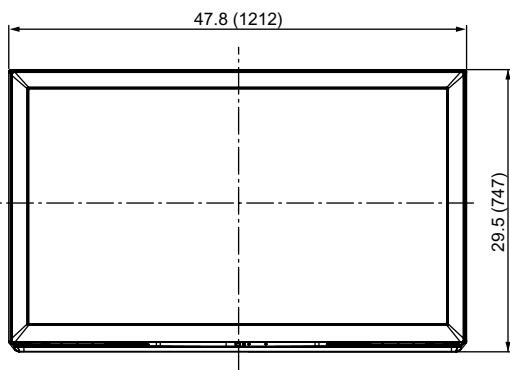

SPECIFICATIONS

Dimensions (W x H x D)	47.8" (1,212 mm) x 31.3" (793 mm) x 14.1" (357 mm) (Including pedestal)
	47.8" (1,212 mm) x 29.5" (747 mm) x 3.4" (3.7") (85mm (93 mm)) (TV Set only)
Mass	69.5 lb. (31.5 kg) (Including pedestal)
	66.2 lb. (30.0 kg) (TV Set only)
Power Source	AC 120 V, 60 Hz
Rated Power Consumption	262 W
Standby condition	0.2 W

DIMENSIONS

Top View

Front View

Side View

Back View

Side view with the pedestal (option) attached

Note:
To make sure that the Plasma Television fits the cabinet properly when a high degree of precision is required, we recommend that you use the Plasma Television itself to make the necessary cabinet measurements. Panasonic cannot be responsible for inaccuracies in cabinet design or manufacture.

JACKS

Side Panel

Rear Panel

Specifications are subject to change without notice.
Non-metric weights and measurements are approximate.