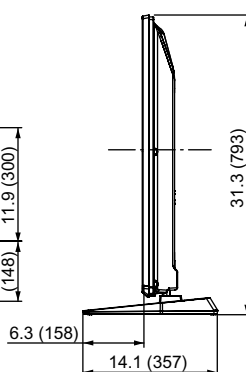

SPECIFICATIONS

Dimensions (W x H x D)	47.8" (1,212 mm) x 31.3" (793 mm) x 14.1" (357 mm) (Including pedestal)
	47.8" (1,212 mm) x 29.5" (747 mm) x 3.4" (3.7") (85mm (93 mm)) (TV Set only)
Mass	69.5 lb. (31.5 kg) (Including pedestal)
	66.2 lb. (30.0 kg) (TV Set only)
Power Source	AC 120 V, 60 Hz
Rated Power Consumption	262 W
Standby condition	0.2 W

DIMENSIONS

Top View

Front View

Side View

Back View

Side view with the pedestal (option) attached

Note:
To make sure that the Plasma Television fits the cabinet properly when a high degree of precision is required, we recommend that you use the Plasma Television itself to make the necessary cabinet measurements. Panasonic cannot be responsible for inaccuracies in cabinet design or manufacture.

JACKS

Side Panel

Rear Panel

Specifications are subject to change without notice.
Non-metric weights and measurements are approximate.