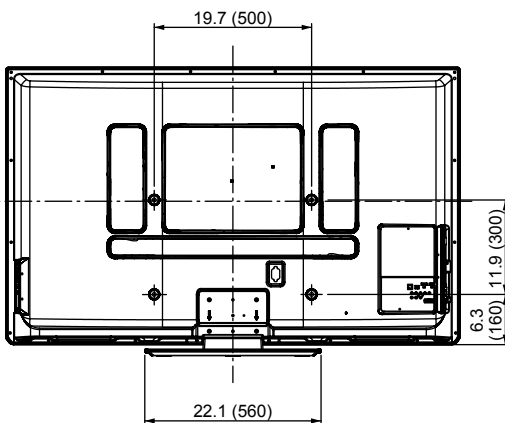

## SPECIFICATIONS

Dimensions (W x H x D)	56.9" (1,443 mm) x 36.2" (919 mm) x 15.3" (387 mm) (Including pedestal) 56.9" (1,443 mm) x 34.8" (882 mm) x 2.2" (2.9") (54 mm (72 mm)) (TV Set only)
Mass	92.6 lb. (42.0 kg) (Including pedestal) 79.4 lb. (36.0 kg) (TV Set only)
Power Source	AC 120 V, 60 Hz
Rated Power Consumption	445 W
Standby condition	0.2 W

## DIMENSIONS

Top View

Front View

Side View

Back View

Side view with the pedestal (option) attached

Note:  
To make sure that the Plasma Television fits the cabinet properly when a high degree of precision is required, we recommend that you use the Plasma Television itself to make the necessary cabinet measurements. Panasonic cannot be responsible for inaccuracies in cabinet design or manufacture.

## JACKS

Side Panel

Rear Panel

Specifications are subject to change without notice.  
Non-metric weights and measurements are approximate.