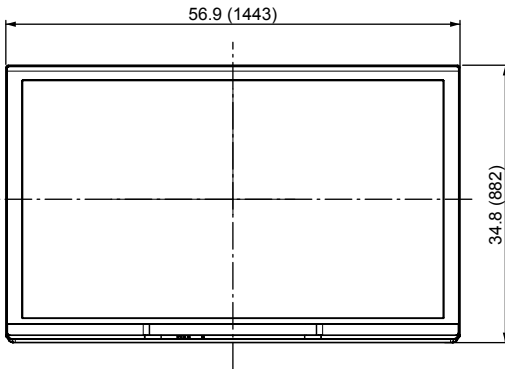

## SPECIFICATIONS

Dimensions (W x H x D)	56.9" (1,443 mm) x 36.2" (919 mm) x 15.3" (387 mm) (Including pedestal) 56.9" (1,443 mm) x 34.8" (882 mm) x 2.2" (2.9") (54 mm (72 mm)) (TV Set only)
Mass	92.6 lb. (42.0 kg) (Including pedestal) 79.4 lb. (36.0 kg) (TV Set only)
Power Source	AC 120 V, 60 Hz
Rated Power Consumption	445 W
Standby condition	0.2 W

## DIMENSIONS

Top View

Front View

Side View

Back View

Side view with the pedestal (option) attached

Note:  
To make sure that the Plasma Television fits the cabinet properly when a high degree of precision is required, we recommend that you use the Plasma Television itself to make the necessary cabinet measurements. Panasonic cannot be responsible for inaccuracies in cabinet design or manufacture.

## JACKS

Side Panel

Rear Panel

Specifications are subject to change without notice.  
Non-metric weights and measurements are approximate.