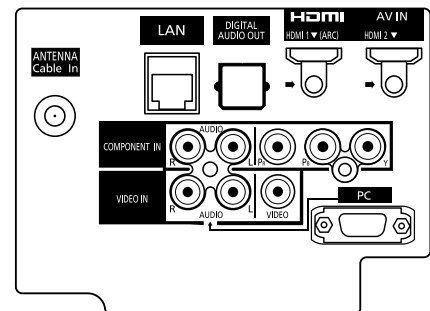

## SPECIFICATIONS

Dimensions (W x H x D)	56.9" (1,443 mm) x 36.2" (919 mm) x 15.3" (387 mm) (Including pedestal) 56.9" (1,443 mm) x 34.8" (882 mm) x 2.2" (2.9") (54 mm (72 mm)) (TV Set only)
Mass	92.6 lb. (42.0 kg) (Including pedestal) 79.4 lb. (36.0 kg) (TV Set only)
Power Source	AC 120 V, 60 Hz
Rated Power Consumption	445 W
Standby condition	0.2 W

## DIMENSIONS

Top View

Front View

Side View

Back View

Side view with the pedestal (option) attached

Note:  
To make sure that the Plasma Television fits the cabinet properly when a high degree of precision is required, we recommend that you use the Plasma Television itself to make the necessary cabinet measurements. Panasonic cannot be responsible for inaccuracies in cabinet design or manufacture.

## JACKS

Side Panel

Rear Panel

Specifications are subject to change without notice.  
Non-metric weights and measurements are approximate.