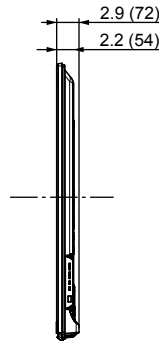

## SPECIFICATIONS

Dimensions (W x H x D)	56.9" (1,443 mm) x 36.2" (919 mm) x 15.3" (387 mm) (Including pedestal) 56.9" (1,443 mm) x 34.8" (882 mm) x 2.2" (2.9") (54 mm (72 mm)) (TV Set only)
Mass	92.6 lb. (42.0 kg) (Including pedestal) 79.4 lb. (36.0 kg) (TV Set only)
Power Source	AC 120 V, 60 Hz
Rated Power Consumption	445 W
Standby condition	0.2 W

## DIMENSIONS

Top View

Front View

Side View

Back View

Side view with the pedestal (option) attached

Note:  
To make sure that the Plasma Television fits the cabinet properly when a high degree of precision is required, we recommend that you use the Plasma Television itself to make the necessary cabinet measurements. Panasonic cannot be responsible for inaccuracies in cabinet design or manufacture.

## JACKS

Side Panel

Rear Panel

Specifications are subject to change without notice.  
Non-metric weights and measurements are approximate.