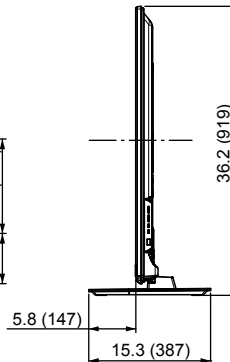

## SPECIFICATIONS

Dimensions (W x H x D)	56.9" (1,443 mm) x 36.2" (919 mm) x 15.3" (387 mm) (Including pedestal) 56.9" (1,443 mm) x 34.8" (882 mm) x 2.2" (2.9") (54 mm (72 mm)) (TV Set only)
Mass	92.6 lb. (42.0 kg) (Including pedestal) 79.4 lb. (36.0 kg) (TV Set only)
Power Source	AC 120 V, 60 Hz
Rated Power Consumption	445 W
Standby condition	0.2 W

## DIMENSIONS

Top View

Front View

Side View

Back View

Side view with the pedestal (option) attached

Note:  
To make sure that the Plasma Television fits the cabinet properly when a high degree of precision is required, we recommend that you use the Plasma Television itself to make the necessary cabinet measurements. Panasonic cannot be responsible for inaccuracies in cabinet design or manufacture.

## JACKS

Side Panel

Rear Panel

Specifications are subject to change without notice.  
Non-metric weights and measurements are approximate.