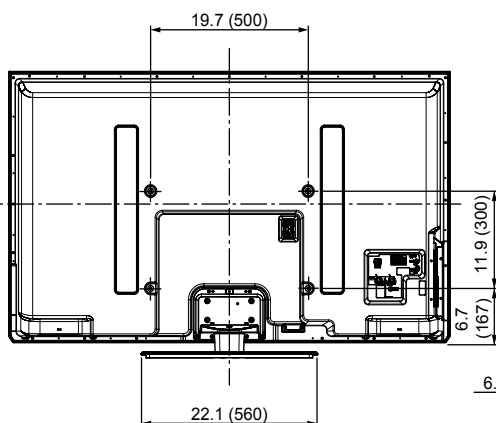

SPECIFICATIONS

Dimensions (W x H x D)	55.2" (1,401 mm) x 34.8" (883 mm) x 15.3" (387 mm) (Including pedestal)
	55.2" (1,401 mm) x 32.9" (835 mm) x 3.3" (84 mm) (TV Set only)
Mass	81.6 lb. (37.0 kg) (Including pedestal)
	70.6 lb. (32.0 kg) (TV Set only)
Power Source	AC 120 V, 60 Hz
Power Consumption	346 W (Rated power)
	0.2 W (Standby power)

DIMENSIONS

Top View

Front View

Side ViewBack

Back View

Side view with the pedestal (option) attached

Note:
To make sure that the Plasma Television fits the cabinet properly when a high degree of precision is required, we recommend that you use the Plasma Television itself to make the necessary cabinet measurements. Panasonic cannot be responsible for inaccuracies in cabinet design or manufacture.

JACKS

Side Panel

Rear Panel

Specifications are subject to change without notice.
Non-metric weights and measurements are approximate.