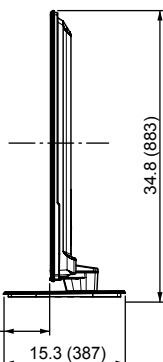

SPECIFICATIONS

Dimensions (W x H x D)	55.2" (1,401 mm) x 34.8" (883 mm) x 15.3" (387 mm) (Including pedestal)
	55.2" (1,401 mm) x 32.9" (835 mm) x 3.3" (84 mm) (TV Set only)
Mass	81.6 lb. (37.0 kg) (Including pedestal)
	70.6 lb. (32.0 kg) (TV Set only)
Power Source	AC 120 V, 60 Hz
Power Consumption	346 W (Rated power)
	0.2 W (Standby power)

DIMENSIONS

Top View

Front View

Side ViewBack

Back View

Side view with the pedestal (option) attached

Note:
To make sure that the Plasma Television fits the cabinet properly when a high degree of precision is required, we recommend that you use the Plasma Television itself to make the necessary cabinet measurements. Panasonic cannot be responsible for inaccuracies in cabinet design or manufacture.

JACKS

Side Panel

Rear Panel

Specifications are subject to change without notice.
Non-metric weights and measurements are approximate.