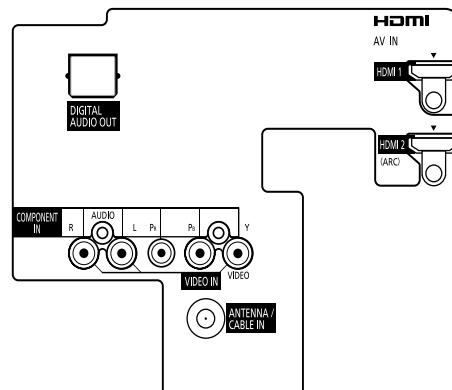

SPECIFICATIONS

Dimensions (W x H x D)	55.2" (1,401 mm) x 34.8" (883 mm) x 15.3" (387 mm) (Including pedestal)
	55.2" (1,401 mm) x 32.9" (835 mm) x 3.3" (84 mm) (TV Set only)
Mass	81.6 lb. (37.0 kg) (Including pedestal)
	70.6 lb. (32.0 kg) (TV Set only)
Power Source	AC 120 V, 60 Hz
Power Consumption	346 W (Rated power)
	0.2 W (Standby power)

DIMENSIONS

Top View

Front View

Side ViewBack

Back View

Side view with the pedestal (option) attached

Note:
To make sure that the Plasma Television fits the cabinet properly when a high degree of precision is required, we recommend that you use the Plasma Television itself to make the necessary cabinet measurements. Panasonic cannot be responsible for inaccuracies in cabinet design or manufacture.

JACKS

Side Panel

Rear Panel

Specifications are subject to change without notice.
Non-metric weights and measurements are approximate.