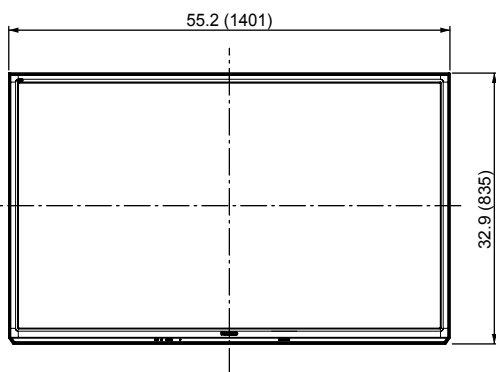

SPECIFICATIONS

Dimensions (W x H x D)	55.2" (1,401 mm) x 34.8" (883 mm) x 15.3" (387 mm) (Including pedestal)
	55.2" (1,401 mm) x 32.9" (835 mm) x 3.3" (84 mm) (TV Set only)
Mass	81.6 lb. (37.0 kg) (Including pedestal)
	70.6 lb. (32.0 kg) (TV Set only)
Power Source	AC 120 V, 60 Hz
Power Consumption	346 W (Rated power)
	0.2 W (Standby power)

DIMENSIONS

Top View

Front View

Side ViewBack

Back View

Side view with the pedestal (option) attached

Note:
To make sure that the Plasma Television fits the cabinet properly when a high degree of precision is required, we recommend that you use the Plasma Television itself to make the necessary cabinet measurements. Panasonic cannot be responsible for inaccuracies in cabinet design or manufacture.

JACKS

Side Panel

Rear Panel

Specifications are subject to change without notice.
Non-metric weights and measurements are approximate.