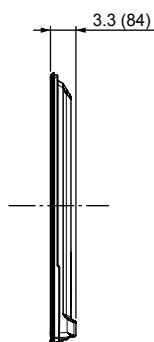

SPECIFICATIONS

Dimensions (W x H x D)	55.2" (1,401 mm) x 34.8" (883 mm) x 15.3" (387 mm) (Including pedestal)
	55.2" (1,401 mm) x 32.9" (835 mm) x 3.3" (84 mm) (TV Set only)
Mass	81.6 lb. (37.0 kg) (Including pedestal)
	70.6 lb. (32.0 kg) (TV Set only)
Power Source	AC 120 V, 60 Hz
Power Consumption	346 W (Rated power)
	0.2 W (Standby power)

DIMENSIONS

Top View

Front View

Side ViewBack

Back View

Side view with the pedestal (option) attached

Note:
To make sure that the Plasma Television fits the cabinet properly when a high degree of precision is required, we recommend that you use the Plasma Television itself to make the necessary cabinet measurements. Panasonic cannot be responsible for inaccuracies in cabinet design or manufacture.

JACKS

Side Panel

Rear Panel

Specifications are subject to change without notice.
Non-metric weights and measurements are approximate.