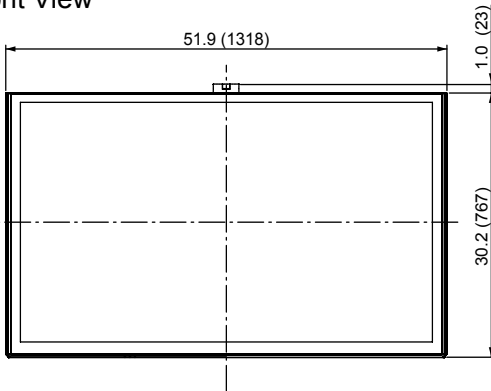

SPECIFICATIONS

Dimensions (W x H x D)	51.9" (1,318 mm) x 33.7" (855 mm) x 11.7" (296 mm) (Including pedestal)
	51.9" (1,318 mm) x 30.2" (767 mm) x 2.0" (51 mm) (TV Set only)
Mass	84.9 lb. (38.5 kg) (Including pedestal)
	69.5 lb. (31.5 kg) (TV Set only)
Power Source	AC 120 V, 60 Hz

DIMENSIONS

Top View

Front View

Side ViewBack

Back View

Side view with the pedestal (option) attached

Note:
To make sure that the Plasma Television fits the cabinet properly when a high degree of precision is required, we recommend that you use the Plasma Television itself to make the necessary cabinet measurements. Panasonic cannot be responsible for inaccuracies in cabinet design or manufacture.

JACKS

Side Panel

Bottom Panel

Specifications are subject to change without notice.
Non-metric weights and measurements are approximate.