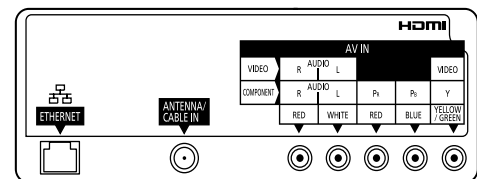

Bottom Panel

Specifications are subject to change without notice.
Non-metric weights and measurements are approximate.