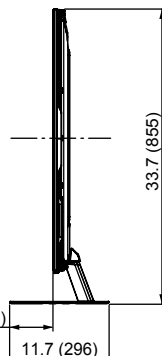

SPECIFICATIONS

Dimensions (W x H x D)	51.9" (1,318 mm) x 33.7" (855 mm) x 11.7" (296 mm) (Including pedestal)
	51.9" (1,318 mm) x 30.2" (767 mm) x 2.0" (51 mm) (TV Set only)
Mass	84.9 lb. (38.5 kg) (Including pedestal)
	69.5 lb. (31.5 kg) (TV Set only)
Power Source	AC 120 V, 60 Hz

DIMENSIONS

Top View

Front View

Side ViewBack

Back View

Side view with the pedestal (option) attached

Note:
To make sure that the Plasma Television fits the cabinet properly when a high degree of precision is required, we recommend that you use the Plasma Television itself to make the necessary cabinet measurements. Panasonic cannot be responsible for inaccuracies in cabinet design or manufacture.

JACKS

Side Panel

Bottom Panel

Specifications are subject to change without notice.
Non-metric weights and measurements are approximate.