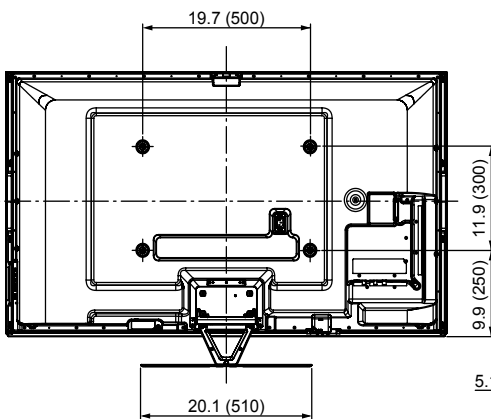

SPECIFICATIONS

Dimensions (W x H x D)	51.9" (1,318 mm) x 33.7" (855 mm) x 11.7" (296 mm) (Including pedestal)
	51.9" (1,318 mm) x 30.2" (767 mm) x 2.0" (51 mm) (TV Set only)
Mass	84.9 lb. (38.5 kg) (Including pedestal)
	69.5 lb. (31.5 kg) (TV Set only)
Power Source	AC 120 V, 60 Hz

DIMENSIONS

Top View

Front View

Side ViewBack

Back View

Side view with the pedestal (option) attached

Note:
To make sure that the Plasma Television fits the cabinet properly when a high degree of precision is required, we recommend that you use the Plasma Television itself to make the necessary cabinet measurements. Panasonic cannot be responsible for inaccuracies in cabinet design or manufacture.

JACKS

Side Panel

Bottom Panel

Specifications are subject to change without notice.
Non-metric weights and measurements are approximate.