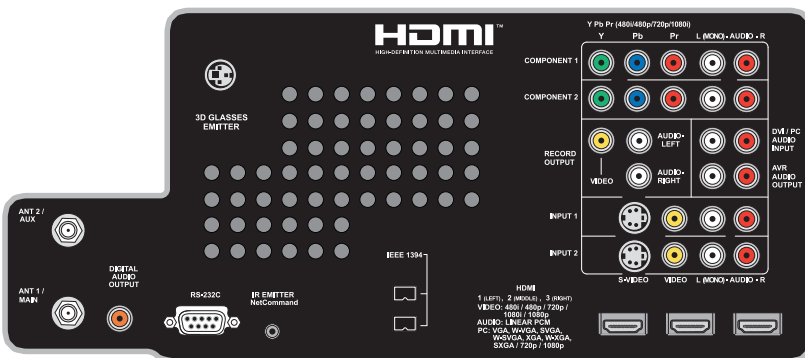

Backpanel

Optical System	
Display Type	1080p DLP®
Mitsubishi Exclusive Light Engine	6-Color
Pixel Resolution (horizontal x vertical*)	1920 x 1080
Lamp Power	180 Watts
Dynamic Contrast	Dark Detailer™
Video Performance	
Video Format Conversion	Plush1080p®
x.v.Color™	Yes
Deep Color	Yes
PerfectColor™	Yes
PerfectTint™	Yes
DeepField™ Imager	Yes
SharpEdge™	Yes
Video Noise Reduction	Color 4D
Picture Format Modes (4:3 sources)	6
Picture Format Modes (16:9 sources)	2
Smooth120Hz™	Yes
User Controls	
TV Guide On Screen®	Yes
Easy Connect™	Yes
NetCommand®	Yes
ChannelView™	Yes
AV Adjustment (memorized by input)	Yes
Color Temperature Control (by input)	High/Low
Video Modes: Brilliant/Bright/Natural/Game	Yes
Full Screen Image Freeze	Yes
Split Screen (with external second source)	Yes
Audio	
Internal Loudspeakers	Stereo Full Range
Speaker Size	5 1/2" x 2 1/4"
Output Power (watts/ch.)	10W x 2
Level Sound (dynamics limiter)	Yes
Digital Output (PCM) for All Analog Sources	Yes
Tuning	
Combined Tuner (Analog/Digital/Cable) In The Clear	1
Antenna (RF) Inputs	2
AV Inputs (Analog with Stereo Audio)	
Front component video input	1
Rear Component Video Inputs (480i/480P/720P/1080i)	2
Rear A/V Inputs with S-Video	2
Front USB Input (5 Mega Pixel Photo)	1
Inputs / Outputs (Digital)	
Front HDMI™ 1.3 Inputs	1
Rear HDMI™ 1.3 Inputs	3
480i, 480p, 720p, 1080i (60Hz)	Yes
1080p (24Hz, 30Hz, 60Hz)	Yes
Digital Audio Output (Dolby® Digital / PCM)	1 (coaxial)
HDMI™ Digital PC Compatibility	
640 x 480, 898 x 480, 800 x 600, 1064 x 600,	Yes
1024 x 768, 1280 x 720, 1365 x 768,	
1280 x 1024 @ 60Hz	
1920 x 1080 @ 24Hz, 30Hz, 60Hz	Yes
1080p (24Hz, 30Hz, 60Hz)	Yes
Outputs (Analog)	
Stereo Audio Output	1 (fixed)
Record A/V Output	1
NetCommand®	1
Game FX IR Emitter	1
Remote Control	
Remote Control	Fully Illuminated
5 Device Multibrand Illuminated Remote	Yes
Customization Features	
Direct IR Input Selection	Yes
Direct IR Format Selection	Yes
Independent IR Power ON / OFF	Yes
RS-232C	Yes