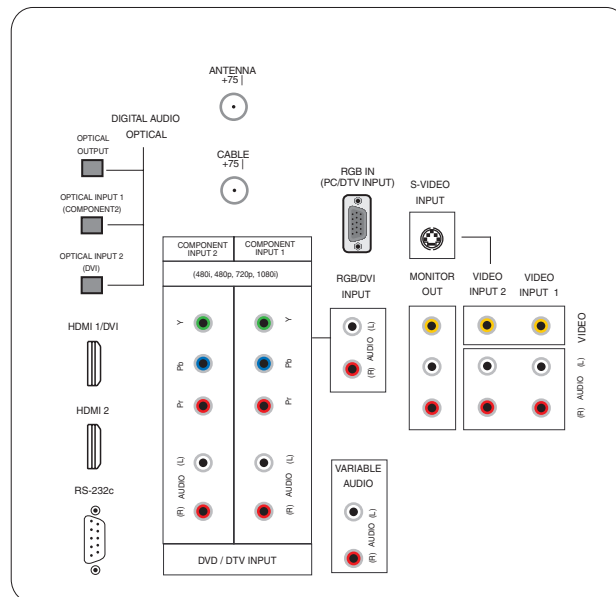

TV Rear

TV Side

DIGITIZE THE EXPERIENCE.™

Dimensions and weights are approximate. Design and specifications subject to change without notice.

© 2005 LG USA, Inc. Zenith and the "Z Bolt" are registered trademarks of Zenith Electronics Corporation. Marketed and Distributed by LG Electronics U.S.A., Inc. 1000 Sylvan Avenue, Englewood Cliffs, NJ 07632

www.zenith.com

1-877-9-zenith

Rev 07.15.05