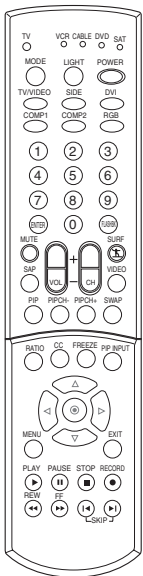

CORE FEATURES

Tuner(s)	ATSC/NTSC/QAM

AUDIO

Audio Output Power	30W (15W x 2)
Speaker System Details	2 Way 4 Speaker
Bass Reflex System	•
Surround System Type	SRS TruSurround XT
EZ SoundRite (Volume Leveler)	•
EZ Sound/Sound Selection Mode	6 Modes
EZ Mute (sound/caption control)	•

CABINET/ACCESSORIES

Cabinet Style	Table Top
Cabinet Color	Black
Remote Control Type	Universal

SPECIAL FEATURES

Custom Input Labels	•
Hide Input Function	•
Discrete IR Codes	•
Favorite Channel Selection/Surf	•
Tri-lingual Menus English, Spanish, French	•
On/Off Timer	•
Sleep Timer	•
Auto Off (When no video is present)	•
Flashback (Previous Channel)	•
Parental Control With V-Chip	•
EZ Menus (High Performance Interface)	•
EZ Scan (Auto Programming)	•

AUDIO/VIDEO INPUTS/OUTPUTS

TV Rear	
- RF Inputs	2
- S-Video In	1
- Composite Video & Audio L/R In	2
- Composite Video & Audio L/R Out	1
- Component DVD/DTV	
(480i, 480p, 720p, 1080i) & Audio L/R In	2
- RGB In (PC/DTV Input)	1
- RS-232c (Software Upgrade & Control)	1
- Variable Audio Out and Type	RCA
- Optical Audio In	2
- Optical Audio Out	1
- HDMI	2
TV Side	
- S-Video In	1
- Composite Video & Audio L/R In	1

DIMENSIONS

Cabinet Dimensions	
- Width x Height x Depth	39.9" x 29.0" x 13.3"
- Weight Out of Package	57.3 lbs.
Dimensions with Packaging	
- Width x Height x Depth	45.5" x 33.3" x 18"
- Weight In Package	75.5 lbs.
UPC	04464270205
Warranty	1 year parts/labor