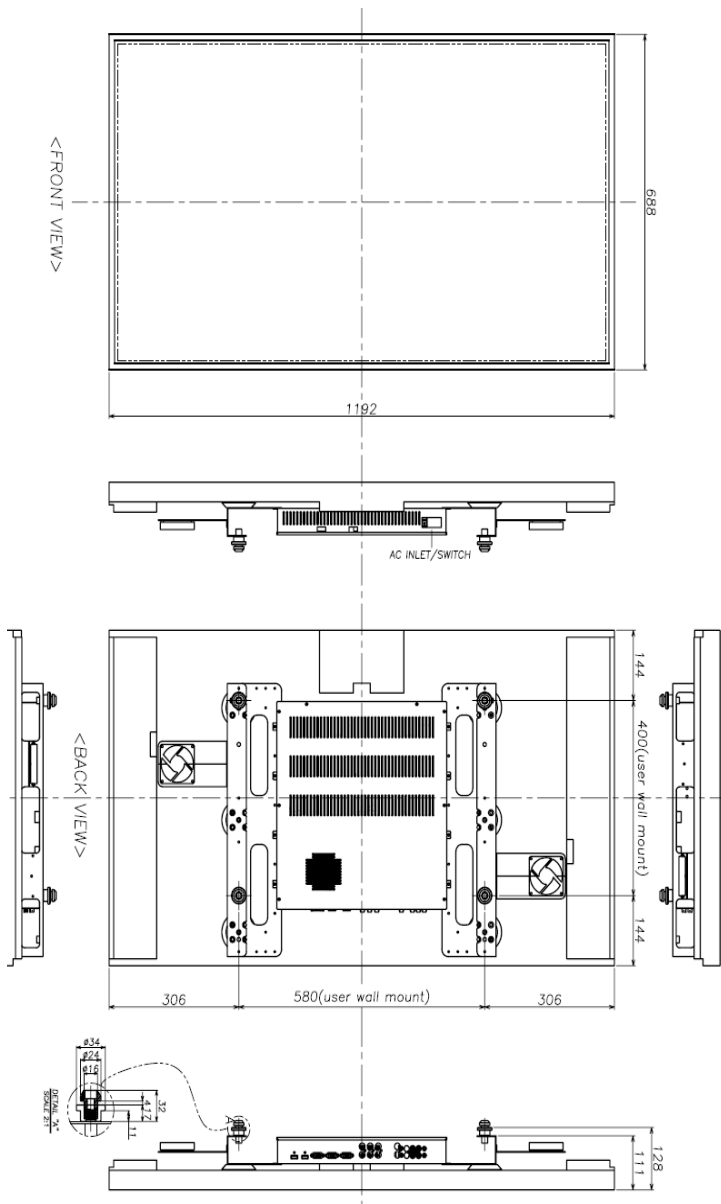

Standard Features:

- ✓ Anti-Burn In
  Prevention for long term static image
- ✓ ACS(Auto Cooling System)
  Automated heat sensors and fans operate only when needed for quieter operation while maintaining optimal n temperature
- ✓ APT(Auto Power Timer)
  Automated timer allows scheduling when AC power is detected
- ✓ NDS(NO Dismantle For Service)
  Module system allows for quick servicing without dismantling unit with use of our swing out wall mount
- ✓ PIP/POP
  Input Source: DVI(HDMI)/PC/Component/ AV
  Size: You can select a source size of the sub-picture.
  Position: You can select a source position of the sub-picture.
  Swap: You can select the main screen and the sub screen will swap.
  Sound Select: You can select the sound of the sub screen can be selected when PIP is being displayed.
- ✓ VWP(Video Wall Processor)
  Single and or multiple images controlled by built in processor for video wall application, user friendly
- ✓ DSD(Digital Signal Daisy Chain)
  HDMI with HDCP compliance(Video signal Only)