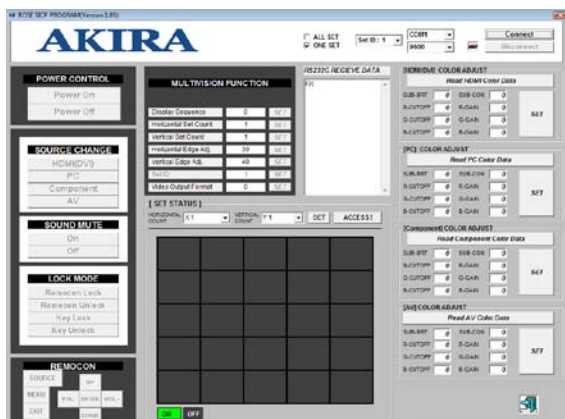

The AKIRA ALM Series open frame LCD is for single unit or for creating video walls designed for commercial applications including digital signage, public displays, kiosks and various indoor and outdoor use.

LCD Panel	Samsung DiD Commercial Grade Panel
Screen Size	52 Inch(16:9)
Native Resolution	1920 X 1080(WUXGA)
Pixel Pitch(HXV)	0.6 X 0.6 mm
Brightness(Typ.)	700 cd/m ²
Contrast Ratio(Typ.)	2000:1
Response time	8ms (typical G to G)
Viewing Angle(H/V)	178° / 178°