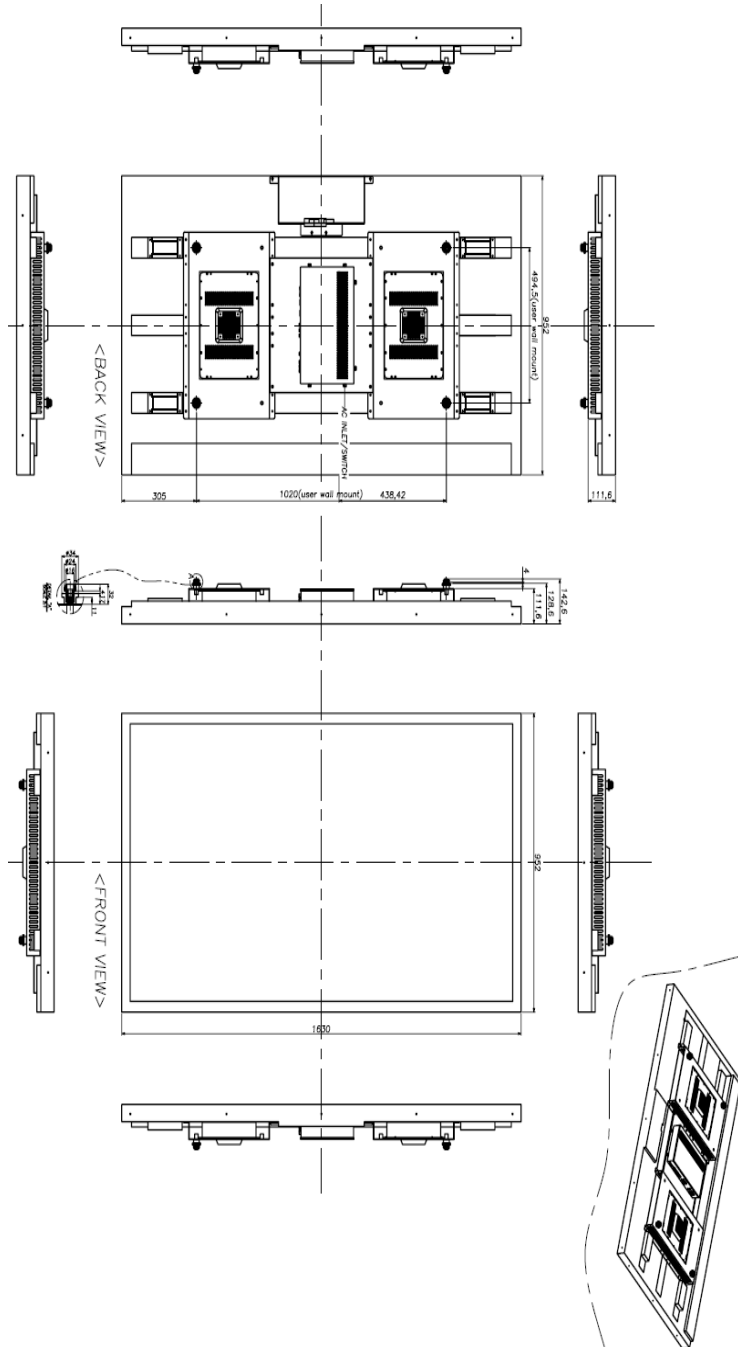

Standard Features:

- ✓ Anti-Burn In
  Prevention for long term static image
- ✓ ACS(Auto Cooling System)
  Automated heat sensors and fans operate only when needed for quieter operation while maintaining optimal n temperature
- ✓ APT(Auto Power Timer)
  Automated timer allows scheduling when AC power is detected
- ✓ NDS(NO Dismantle For Service)
  Module system allows for quick servicing without dismantling unit with use of our swing out wall mount
- ✓ PIP/POP
  Input Source: DVI(HDMI)/PC/Component/ AV
  Size: You can select a source size of the sub-picture.
  Position: You can select a source position of the sub-picture.
  Swap: You can select the main screen and the sub screen will swap.
  Sound Select: You can select the sound of the sub screen can be selected when PIP is being displayed.
- ✓ VWP(Video Wall Processor)
  Single and or multiple images controlled by built in processor for video wall application, user friendly
- ✓ DSD(Digital Signal Daisy Chain)
  HDMI with HDCP compliance(Video signal Only)