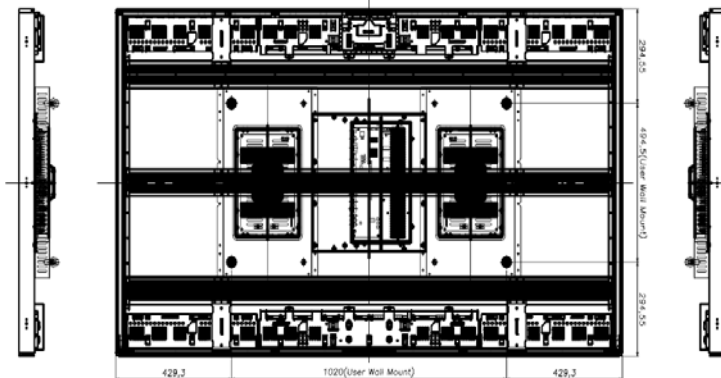

Standard Features:

- ✓ Anti-Burn In
  Prevention for long term static image
- ✓ ACS(Auto Cooling System)
  Automated heat sensors and fans operate only when needed for quieter operation while maintaining optimal n temperature
- ✓ APT(Auto Power Timer)
  Automated timer allows scheduling when AC power is detected
- ✓ NDS(NO Dismantle For Service)
  Module system allows for quick servicing without dismantling unit with use of our swing out wall mount
- ✓ PIP/POP
  - Input Source: DVI(HDMI)/PC/Component/ AV
  - Size: You can select a source size of the sub-picture.
  - Position: You can select a source position of the sub-picture.
  - Swap: You can select the main screen and the sub screen will swap.
  - Sound Select: You can select the sound of the sub screen can be selected when PIP is being displayed.
- ✓ VWP(Video Wall Processor)
  Single and or multiple images controlled by built in processor for video wall application, user friendly
- ✓ DSD(Digital Signal Daisy Chain)
  HDMI with HDCP compliance(Video signal Only)