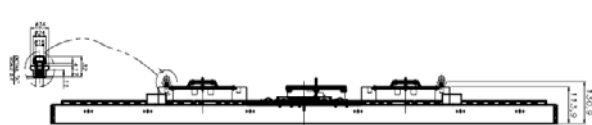

Standard Features:

- ✓ Anti-Burn In
  Prevention for long term static image
- ✓ ACS(Auto Cooling System)
  Automated heat sensors and fans operate only when needed for quieter operation while maintaining optimal n temperature
- ✓ APT(Auto Power Timer)
  Automated timer allows scheduling when AC power is detected
- ✓ NDS(NO Dismantle For Service)
  Module system allows for quick servicing without dismantling unit with use of our swing out wall mount
- ✓ PIP/POP
  - Input Source: DVI(HDMI)/PC/Component/ AV
  - Size: You can select a source size of the sub-picture.
  - Position: You can select a source position of the sub-picture.
  - Swap: You can select the main screen and the sub screen will swap.
  - Sound Select: You can select the sound of the sub screen can be selected when PIP is being displayed.
- ✓ VWP(Video Wall Processor)
  Single and or multiple images controlled by built in processor for video wall application, user friendly
- ✓ DSD(Digital Signal Daisy Chain)
  HDMI with HDCP compliance(Video signal Only)