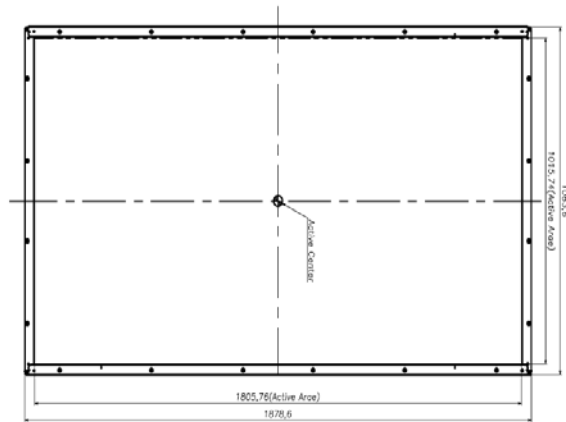

Standard Features:

- ✓ Anti-Burn In
  Prevention for long term static image
- ✓ ACS(Auto Cooling System)
  Automated heat sensors and fans operate only when needed for quieter operation while maintaining optimal n temperature
- ✓ APT(Auto Power Timer)
  Automated timer allows scheduling when AC power is detected
- ✓ NDS(NO Dismantle For Service)
  Module system allows for quick servicing without dismantling unit with use of our swing out wall mount
- ✓ PIP/POP
  - Input Source: DVI(HDMI)/PC/Component/ AV
  - Size: You can select a source size of the sub-picture.
  - Position: You can select a source position of the sub-picture.
  - Swap: You can select the main screen and the sub screen will swap.
  - Sound Select: You can select the sound of the sub screen can be selected when PIP is being displayed.
- ✓ VWP(Video Wall Processor)
  Single and or multiple images controlled by built in processor for video wall application, user friendly
- ✓ DSD(Digital Signal Daisy Chain)
  HDMI with HDCP compliance(Video signal Only)