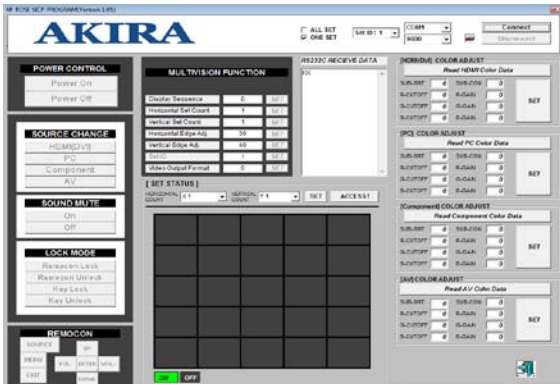

The AKIRA ALM Series open frame LCD is for single unit or for creating video walls designed for commercial applications including digital signage, public displays, kiosks and various indoor and outdoor use.

LCD Panel	Samsung DiD Commercial Grade Panel
Screen Size	82 Inch(16:9)
Native Resolution	1920 X 1080(WUXGA)
Pixel Pitch(HXV)	0.9405 X 0.9405 mm
Brightness(Typ.)	600 cd/m ²
Contrast Ratio(Typ.)	1200:1
Response time	8ms (typical G to G)
Viewing Angle(H/V)	178° / 178°