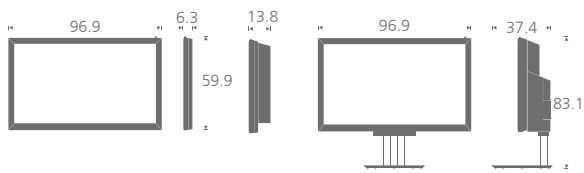

BeoVision 4

(50", 65" and 103" screens)

103" screen

50" and 65" screens

■ ■ ■ ■ ■ 50" & 65" only

DESIGNER	David Lewis
DIMENSIONS/WEIGHT	49.9" x 30.9" x 5.2" / 126 lbs (50") 63" x 38" x 7.3" / 194 lbs (65") 96.9" x 59.9" x 13.8" / 584 lbs (103") Height of IR/Auto contrast eye $\frac{3}{4}$ "
CABINET FINISH	Black; frame available in 6 different colours: black, silver, dark gray, red, blue, golden
POWER CONSUMPTION	Typical: 334W; standby: 0.8W (50") Typical: 633W; standby: 0.6W (65") Typical: 1167W; standby: 0.8W (103")
CONTRAST SCREEN	Front-mounted anti-reflection coated glass
RESOLUTION	1920 x 1080 pixels (Full HD)
SCREEN TYPE	16:9, 50", 65" or 103" full HD plasma display panel
ACCESSORIES	Wall bracket (black)