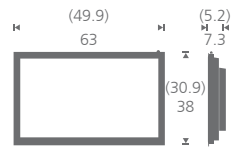

BeoVision 4

(50", 65" and 103" screens)

103" screen

50" and 65" screens

■ ■ ■ ■ ■ 50" & 65" only

DESIGNER	David Lewis
DIMENSIONS/WEIGHT	49.9" x 30.9" x 5.2" / 126 lbs (50") 63" x 38" x 7.3" / 194 lbs (65") 96.9" x 59.9" x 13.8" / 584 lbs (103") Height of IR/Auto contrast eye $\frac{3}{4}$ "
CABINET FINISH	Black; frame available in 6 different colours: black, silver, dark gray, red, blue, golden
POWER CONSUMPTION	Typical: 334W; standby: 0.8W (50") Typical: 633W; standby: 0.6W (65") Typical: 1167W; standby: 0.8W (103")
CONTRAST SCREEN	Front-mounted anti-reflection coated glass
RESOLUTION	1920 x 1080 pixels (Full HD)
SCREEN TYPE	16:9, 50", 65" or 103" full HD plasma display panel
ACCESSORIES	Wall bracket (black)